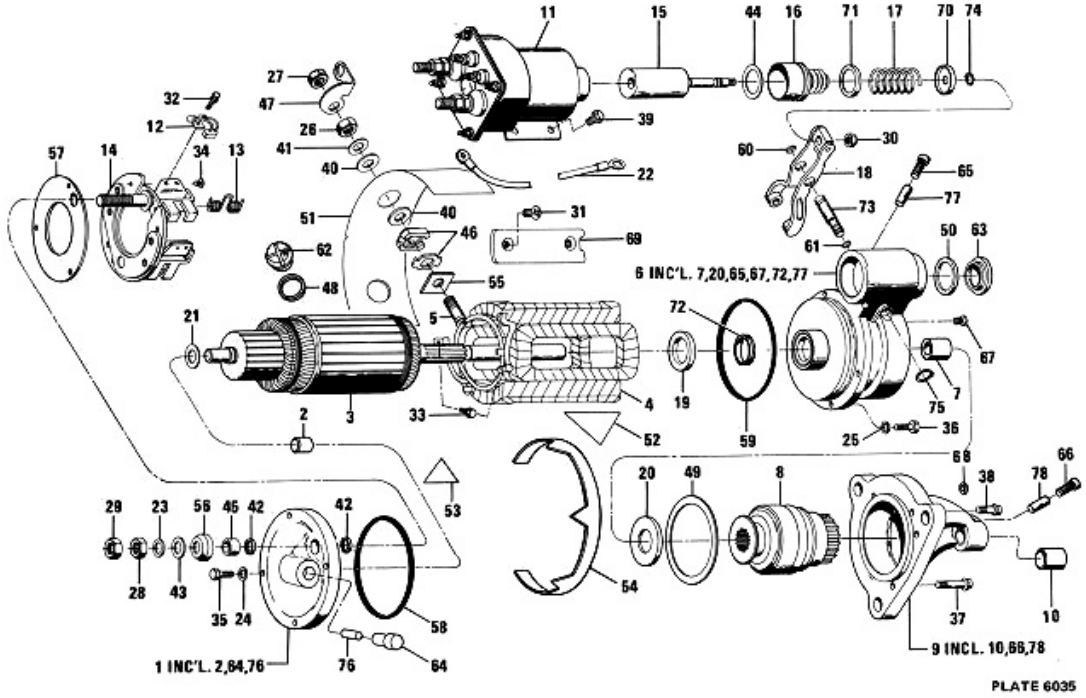

Delco Remy Service Parts

Model 10478864

Ref No	Description	Part Number	Notation	Qty Reqd
00	NUT ASSY	1979365		
00	CLAMP-BOOT	801078		
01	FRAME-CE	1945848		
02	BUSHING	1894638		
03	ARMATURE ASSY	1945840		
04	FIELD COIL ASSY	1945853		
06	LEVER HOUSING ASSY	10475532		
07	BUSHING	1894637		
08	DRIVE ASSY	1893560	SERVICE BY COMPLETE REPLACEMENT.	
09	FIELD COIL ASSY	1988328		
10	BUSHING/DRIVE HOUSING	1984635		
11	SOLENOID	1115559		
12	BRUSH	1852888		
13	BRUSH HOLDER & SPRING ASSY	1984979		
14	BRUSH PLATE ASSY	1984974		
15	PLUNGER ASSY	1948522		
16	BOOT	801077		
17	SPRING	1948521		
18	SHIFT LEVER ASSY	1945484		
19	SPACER	1936466		
20	WASHER	1911644		
21	WASHER	1953237		
22	LEAD ASSY	10497105		

Delco Remy Service Parts

Model 10478864

Ref No	Description	Part Number	Notation	Qty Reqd
23	LOCK WASHER-TERM. STUD-C.E. (3/4 HE	9421427		
26	NUT-TERM. STUD (5/16 THK.)	9441934		
27	NUT	1979451		
28	NUT-C.E. TERM. STUD (3/4 HEX x 5/16	9441934		
29	NUT	1979451		
30	NUT	9412305		
31	SCREW	10499632		
32	SCREW	1968998		
33	SCREW	1968998		
34	SCREW ASSY	1847807		
35	BOLT	10499639		
36	BOLT	10499639		
37	SCREW	10475536		
38	SCREW	10499643		
39	SCREW	10475535		
40	WASHER	1922457		
41	WASHER	1914647		
42	WASHER	1861791		
43	WASHER	1914647		
44	WASHER	1948519		
45	BUSHING-INSUL-C.E. TERM. STUD	-	FOR SERVICE USE 1851632 TERMINAL INSULATOR PKG.	
46	SERV PKG, INSULATOR	1965472		
47	CONNECTOR	1945862		