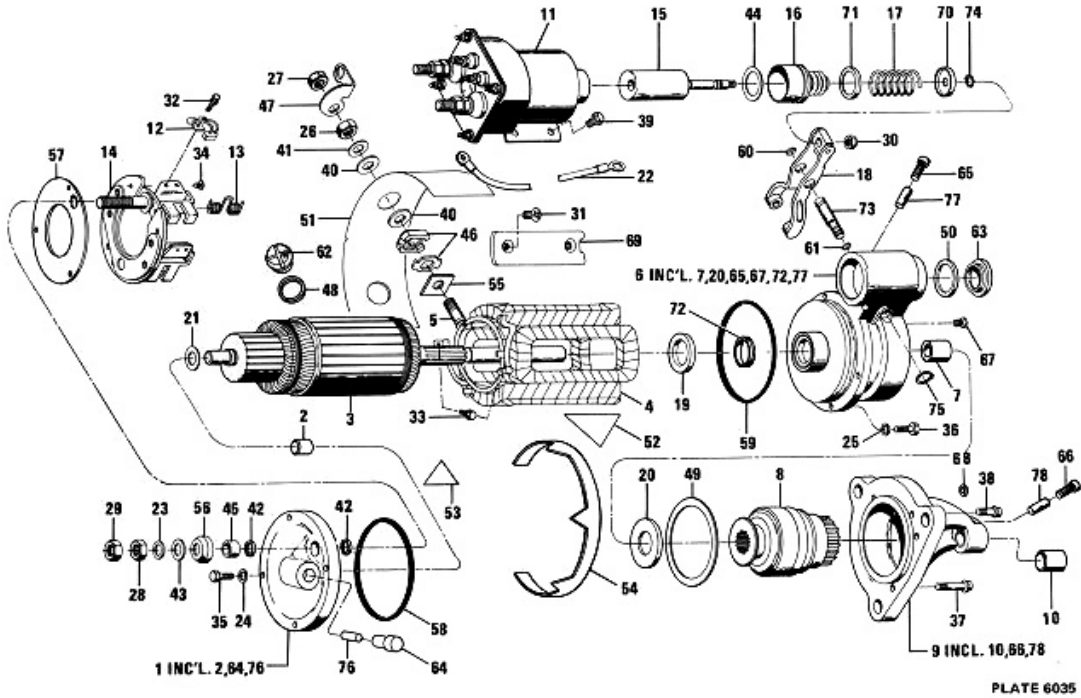

Delco Remy Service Parts

Model 10478864

Ref No	Description	Part Number	Notation	Qty Reqd
00	NUT ASSY	1979365		
00	CLAMP-BOOT	801078		
01	FRAME-CE	1945848		
02	BUSHING	1894638		
03	ARMATURE ASSY	1945840		
04	FIELD COIL ASSY	1945853		
06	LEVER HOUSING ASSY	10475532		
07	BUSHING	1894637		
08	DRIVE ASSY	1893560	SERVICE BY COMPLETE REPLACEMENT.	
09	FIELD COIL ASSY	1988328		
10	BUSHING/DRIVE HOUSING	1984635		
11	SOLENOID	1115559		
12	BRUSH	1852888		
13	BRUSH HOLDER & SPRING ASSY	1984979		
14	BRUSH PLATE ASSY	1984974		
15	PLUNGER ASSY	1948522		
16	BOOT	801077		
17	SPRING	1948521		
18	SHIFT LEVER ASSY	1945484		
19	SPACER	1936466		
20	WASHER	1911644		
21	WASHER	1953237		
22	LEAD ASSY	10497105		

Delco Remy Service Parts

Model 10478864

Ref No	Description	Part Number	Notation	Qty Reqd
23	LOCK WASHER-TERM. STUD-C.E. (3/4 HE	9421427		
26	NUT-TERM. STUD (5/16 THK.)	9441934		
27	NUT	1979451		
28	NUT-C.E. TERM. STUD (3/4 HEX x 5/16	9441934		
29	NUT	1979451		
30	NUT	9412305		
31	SCREW	10499632		
32	SCREW	1968998		
33	SCREW	1968998		
34	SCREW ASSY	1847807		
35	BOLT	10499639		
36	BOLT	10499639		
37	SCREW	10475536		
38	SCREW	10499643		
39	SCREW	10475535		
40	WASHER	1922457		
41	WASHER	1914647		
42	WASHER	1861791		
43	WASHER	1914647		
44	WASHER	1948519		
45	BUSHING-INSUL-C.E. TERM. STUD	-	FOR SERVICE USE 1851632 TERMINAL INSULATOR PKG.	
46	SERV PKG, INSULATOR	1965472		
47	CONNECTOR	1945862		