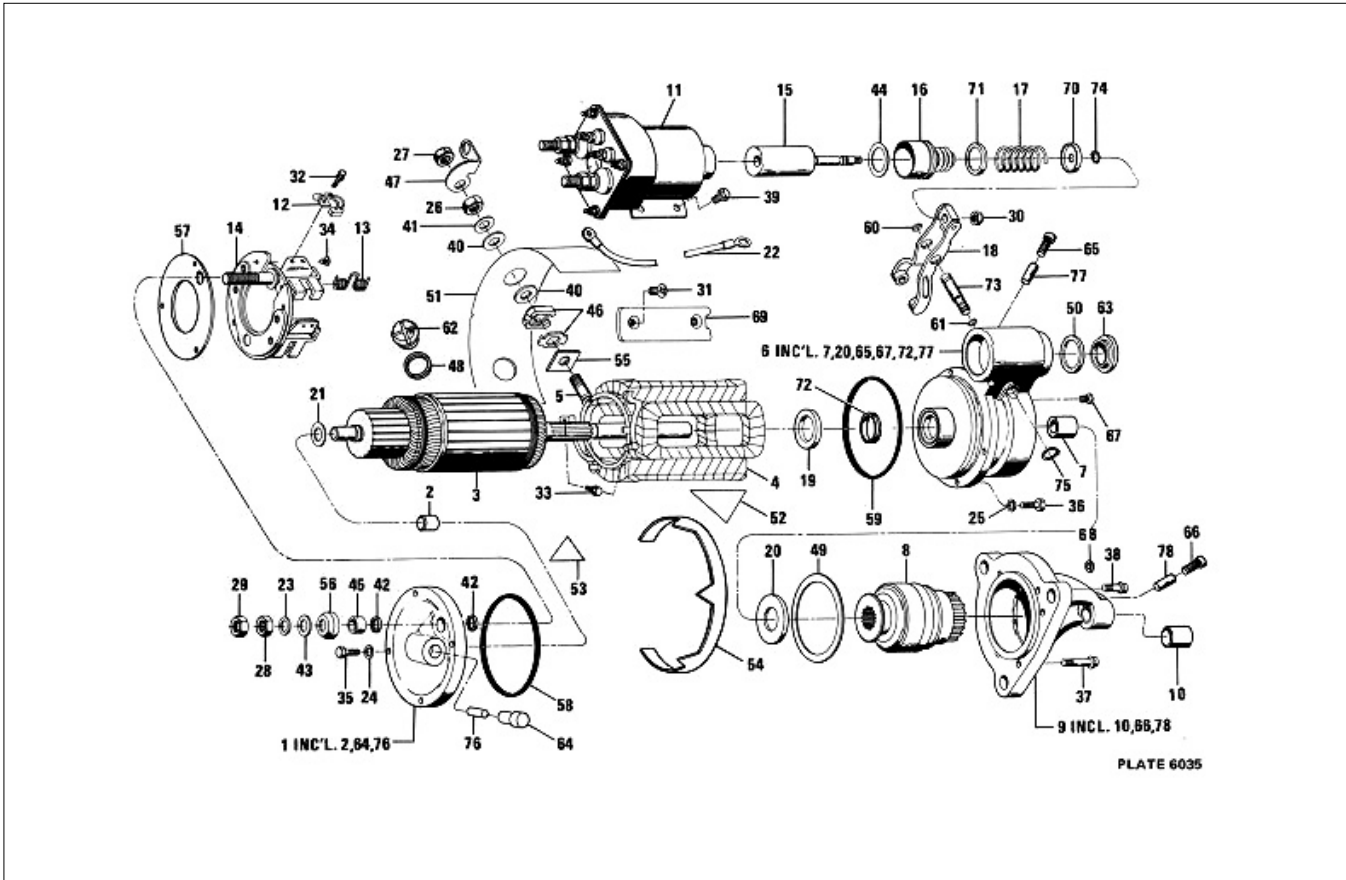

Delco Remy Service Parts

Model 10478864

Ref No	Description	Part Number	Notation	Qty Reqd
23	LOCK WASHER-TERM. STUD-C.E. (3/4 HE	9421427		
26	NUT-TERM. STUD (5/16 THK.)	9441934		
27	NUT	1979451		
28	NUT-C.E. TERM. STUD (3/4 HEX x 5/16	9441934		
29	NUT	1979451		
30	NUT	9412305		
31	SCREW	10499632		
32	SCREW	1968998		
33	SCREW	1968998		
34	SCREW ASSY	1847807		
35	BOLT	10499639		
36	BOLT	10499639		
37	SCREW	10475536		
38	SCREW	10499643		
39	SCREW	10475535		
40	WASHER	1922457		
41	WASHER	1914647		
42	WASHER	1861791		
43	WASHER	1914647		
44	WASHER	1948519		
45	BUSHING-INSUL-C.E. TERM. STUD	-	FOR SERVICE USE 1851632 TERMINAL INSULATOR PKG.	
46	SERV PKG, INSULATOR	1965472		
47	CONNECTOR	1945862		

Delco Remy Service Parts

Model 10478864

Ref No	Description	Part Number	Notation	Qty Reqd
48	GASKET	1964857		
49	O RING	1851960		
50	GASKET	1964857		
51	INSULATOR	1955989		
52	INSULATOR	1914873		
56	INSULATOR-TERM. STUD-C.E.	-	FOR SERVICE USE 1851632 TERMINAL INSULATOR PKG.	
57	INSULATOR-BRUSH PLATE	1964516		
58	O RING	1945860		
59	O RING	1945860		
60	O RING	1894643		
61	O RING	1894642		
62	PLUG	1945356		
63	PLUG	1945356		
64	CUP	1978756		
65	CUP	1978756		
66	CUP	1978756		
67	PLUG	1949619		
69	SHOE-POLE	1869747		
70	RETAINER-SPRING	1948526		
71	RETAINER-SPRING	1948520		
72	SEAL-OIL	1918047		
73	SHAFT-LEVER	1948529		
74	RING	9416374		