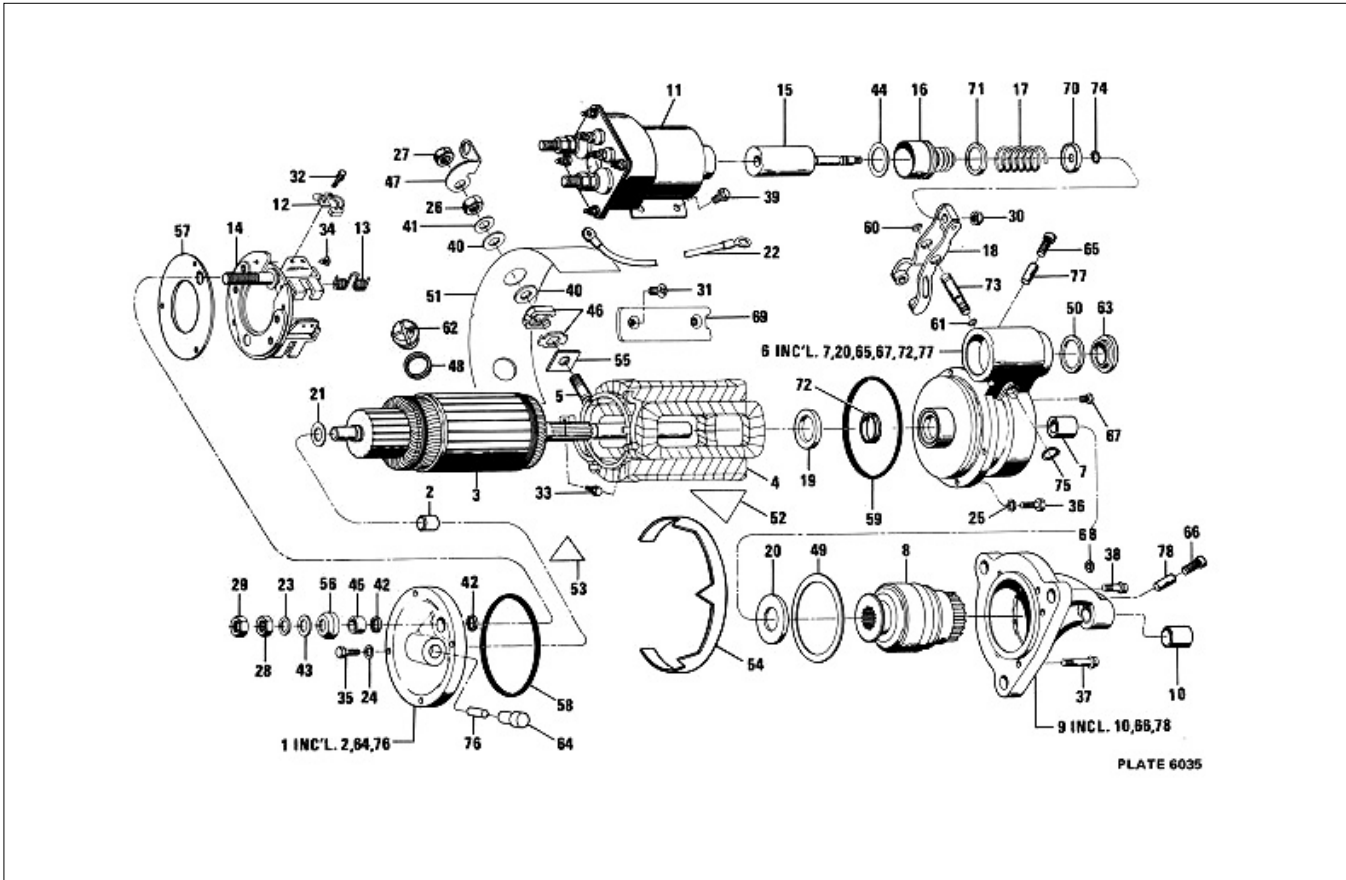

Delco Remy Service Parts

Model 10478864

Ref No	Description	Part Number	Notation	Qty Reqd
23	LOCK WASHER-TERM. STUD-C.E. (3/4 HE	9421427		
26	NUT-TERM. STUD (5/16 THK.)	9441934		
27	NUT	1979451		
28	NUT-C.E. TERM. STUD (3/4 HEX x 5/16	9441934		
29	NUT	1979451		
30	NUT	9412305		
31	SCREW	10499632		
32	SCREW	1968998		
33	SCREW	1968998		
34	SCREW ASSY	1847807		
35	BOLT	10499639		
36	BOLT	10499639		
37	SCREW	10475536		
38	SCREW	10499643		
39	SCREW	10475535		
40	WASHER	1922457		
41	WASHER	1914647		
42	WASHER	1861791		
43	WASHER	1914647		
44	WASHER	1948519		
45	BUSHING-INSUL-C.E. TERM. STUD	-	FOR SERVICE USE 1851632 TERMINAL INSULATOR PKG.	
46	SERV PKG, INSULATOR	1965472		
47	CONNECTOR	1945862		

Delco Remy Service Parts

Model 10478864

Ref No	Description	Part Number	Notation	Qty Reqd
48	GASKET	1964857		
49	O RING	1851960		
50	GASKET	1964857		
51	INSULATOR	1955989		
52	INSULATOR	1914873		
56	INSULATOR-TERM. STUD-C.E.	-	FOR SERVICE USE 1851632 TERMINAL INSULATOR PKG.	
57	INSULATOR-BRUSH PLATE	1964516		
58	O RING	1945860		
59	O RING	1945860		
60	O RING	1894643		
61	O RING	1894642		
62	PLUG	1945356		
63	PLUG	1945356		
64	CUP	1978756		
65	CUP	1978756		
66	CUP	1978756		
67	PLUG	1949619		
69	SHOE-POLE	1869747		
70	RETAINER-SPRING	1948526		
71	RETAINER-SPRING	1948520		
72	SEAL-OIL	1918047		
73	SHAFT-LEVER	1948529		
74	RING	9416374		

Delco Remy Service Parts

Model 10478864

Ref No	Description	Part Number	Notation	Qty Reqd
75	RING	9416374		
76	WICK	1972977		
77	WICK	1978754		
78	WICK	1978754		