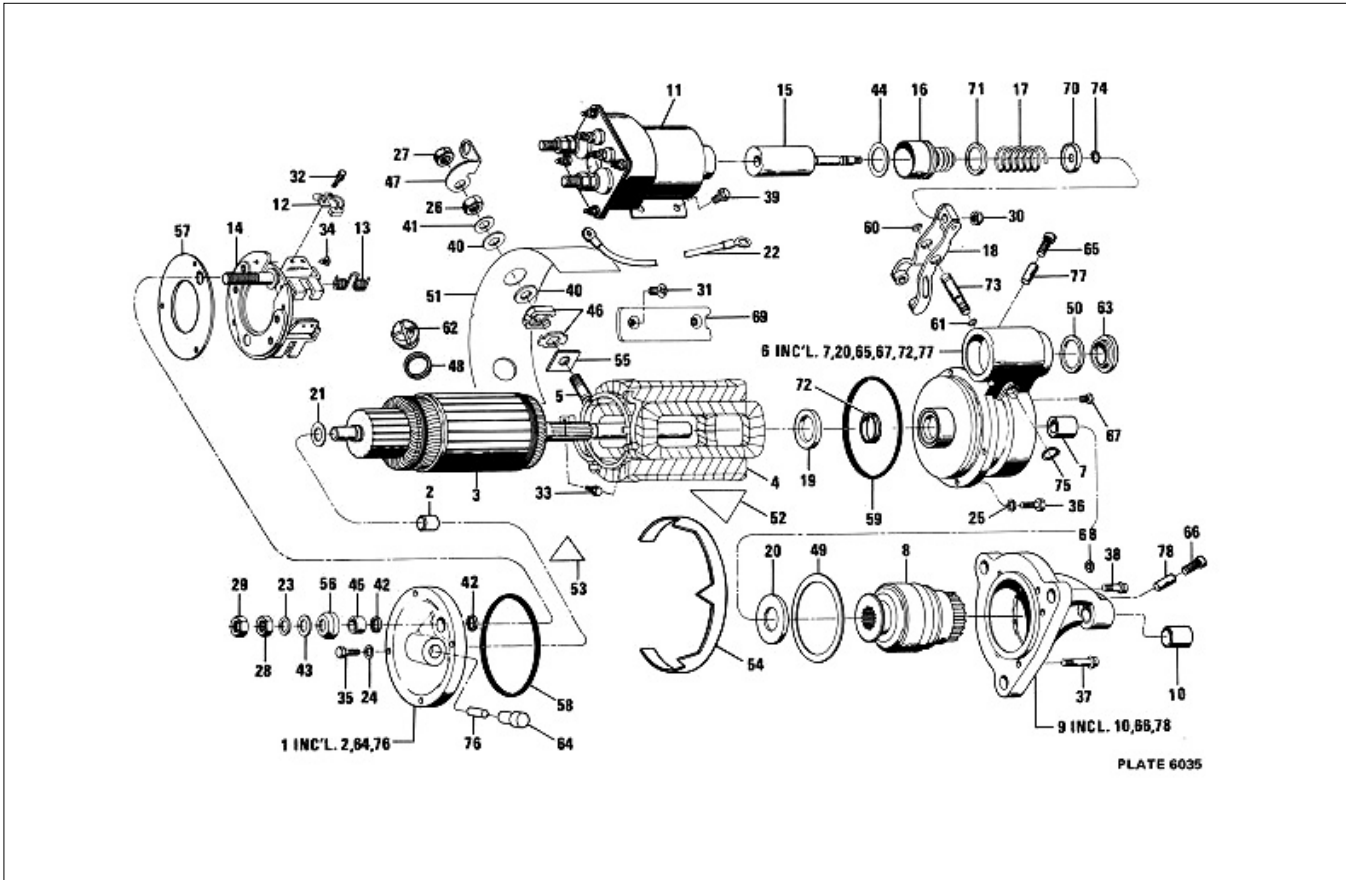

Delco Remy Service Parts

Model 10478885

Ref No	Description	Part Number	Notation	Qty Reqd
26	NUT-TERM. STUD (5/16 THK.)	9441934		
27	NUT	1979451		
28	NUT-C.E. TERM. STUD (3/4 HEX x 5/16	9441934		
29	NUT	1979451		
30	NUT	9412305		
31	SCREW	10499632		
32	SCREW	1968998		
33	SCREW	1968998		
34	SCREW ASSY	1847807		
35	BOLT	10499639		
36	BOLT	10499639		
37	SCREW	10476097		
38	SCREW	10499637		
39	SCREW	10475535		
40	WASHER	1922457		
41	WASHER	1914647		
42	WASHER	1861791		
43	WASHER	1914647		
44	WASHER	1948519		
45	BUSHING-INSUL.-C.E. TERM. STUD	-	FOR SERVICE USE 1851632 TERMINAL INSULATOR PKG.	
46	SERV PKG, INSULATOR	1965472		
47	CONNECTOR	1945862		
48	GASKET	1964857		

Delco Remy Service Parts

Model 10478885

Ref No	Description	Part Number	Notation	Qty Reqd
49	O RING	1851960		
50	GASKET	1964857		
51	INSULATOR	1955989		
52	INSULATOR	1914873		
56	INSULATOR-TERM. STUD-C.E.	-	FOR SERVICE USE 1851632 TERMINAL INSULATOR PKG.	
57	INSULATOR-BRUSH PLATE	1964516		
58	O RING	1945860		
59	O RING	1945860		
60	O RING	1894643		
61	O RING	1894642		
62	PLUG	1945356		
63	PLUG	1945356		
64	CUP	1978756		
65	CUP	1978756		
66	CUP	1978756		
67	PLUG	1949619		
69	SHOE-POLE	1869747		
70	RETAINER-SPRING	1948526		
71	RETAINER-SPRING	1948520		
72	SEAL-OIL	1918047		
73	SHAFT-LEVER	1948529		
74	RING	9416374		
75	RING	9416374		

Delco Remy Service Parts

Model 10478885

Ref No	Description	Part Number	Notation	Qty Reqd
76	WICK	1972977		
77	WICK	1978754		
78	WICK	1978754		