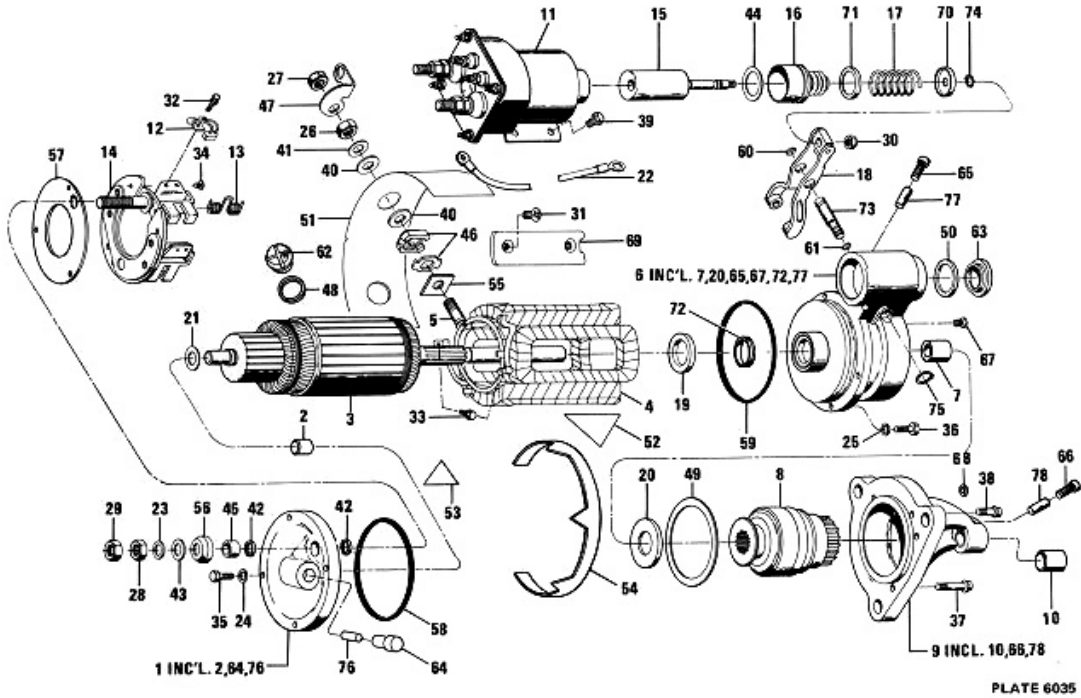

Delco Remy Service Parts

Model 10478885

Ref No	Description	Part Number	Notation	Qty Reqd
00	NUT ASSY	1979365		
01	FRAME-CE	1945848		
02	BUSHING	1894638		
03	ARMATURE ASSY	1945913		
04	FIELD COIL ASSY	1945916		
06	LEVER HOUSING ASSY	10475532		
07	BUSHING	1894637		
08	DRIVE ASSY	830620	SERVICE BY COMPLETE REPLACEMENT.	
09	HOUSING-NOSE	1988137		
10	BUSHING	1894635		
11	SOLENOID	1115560		
12	BRUSH	1852888		
13	SPRING-BRUSH	1979391		
14	BRUSH PLATE ASSY	1984974		
15	PLUNGER ASSY	1948522		
16	BOOT	801077		
17	SPRING	1948521		
18	SHIFT LEVER ASSY	1945484		
19	SPACER	1936466		
20	WASHER	1911644		
21	WASHER	1953237		
22	LEAD ASSY	10497105		
23	LOCK WASHER-TERM. STUD-C.E. (3/4 HE	9421427		

Delco Remy Service Parts

Model 10478885

Ref No	Description	Part Number	Notation	Qty Reqd
26	NUT-TERM. STUD (5/16 THK.)	9441934		
27	NUT	1979451		
28	NUT-C.E. TERM. STUD (3/4 HEX x 5/16	9441934		
29	NUT	1979451		
30	NUT	9412305		
31	SCREW	10499632		
32	SCREW	1968998		
33	SCREW	1968998		
34	SCREW ASSY	1847807		
35	BOLT	10499639		
36	BOLT	10499639		
37	SCREW	10476097		
38	SCREW	10499637		
39	SCREW	10475535		
40	WASHER	1922457		
41	WASHER	1914647		
42	WASHER	1861791		
43	WASHER	1914647		
44	WASHER	1948519		
45	BUSHING-INSUL.-C.E. TERM. STUD	-	FOR SERVICE USE 1851632 TERMINAL INSULATOR PKG.	
46	SERV PKG, INSULATOR	1965472		
47	CONNECTOR	1945862		
48	GASKET	1964857		