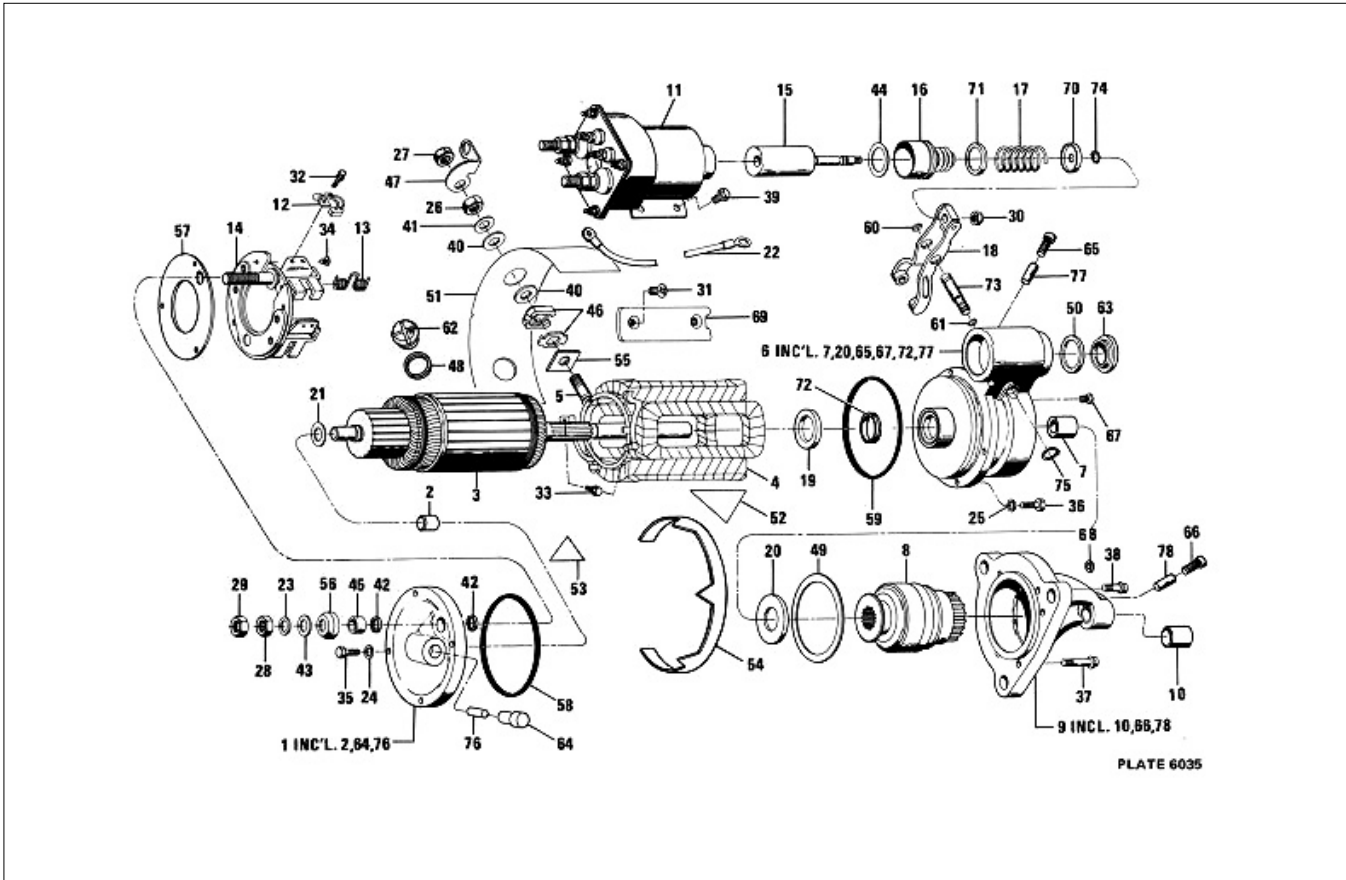

Delco Remy Service Parts

Model 10478885

Ref No	Description	Part Number	Notation	Qty Reqd
26	NUT-TERM. STUD (5/16 THK.)	9441934		
27	NUT	1979451		
28	NUT-C.E. TERM. STUD (3/4 HEX x 5/16	9441934		
29	NUT	1979451		
30	NUT	9412305		
31	SCREW	10499632		
32	SCREW	1968998		
33	SCREW	1968998		
34	SCREW ASSY	1847807		
35	BOLT	10499639		
36	BOLT	10499639		
37	SCREW	10476097		
38	SCREW	10499637		
39	SCREW	10475535		
40	WASHER	1922457		
41	WASHER	1914647		
42	WASHER	1861791		
43	WASHER	1914647		
44	WASHER	1948519		
45	BUSHING-INSUL.-C.E. TERM. STUD	-	FOR SERVICE USE 1851632 TERMINAL INSULATOR PKG.	
46	SERV PKG, INSULATOR	1965472		
47	CONNECTOR	1945862		
48	GASKET	1964857		

Delco Remy Service Parts

Model 10478885

Ref No	Description	Part Number	Notation	Qty Reqd
49	O RING	1851960		
50	GASKET	1964857		
51	INSULATOR	1955989		
52	INSULATOR	1914873		
56	INSULATOR-TERM. STUD-C.E.	-	FOR SERVICE USE 1851632 TERMINAL INSULATOR PKG.	
57	INSULATOR-BRUSH PLATE	1964516		
58	O RING	1945860		
59	O RING	1945860		
60	O RING	1894643		
61	O RING	1894642		
62	PLUG	1945356		
63	PLUG	1945356		
64	CUP	1978756		
65	CUP	1978756		
66	CUP	1978756		
67	PLUG	1949619		
69	SHOE-POLE	1869747		
70	RETAINER-SPRING	1948526		
71	RETAINER-SPRING	1948520		
72	SEAL-OIL	1918047		
73	SHAFT-LEVER	1948529		
74	RING	9416374		
75	RING	9416374		