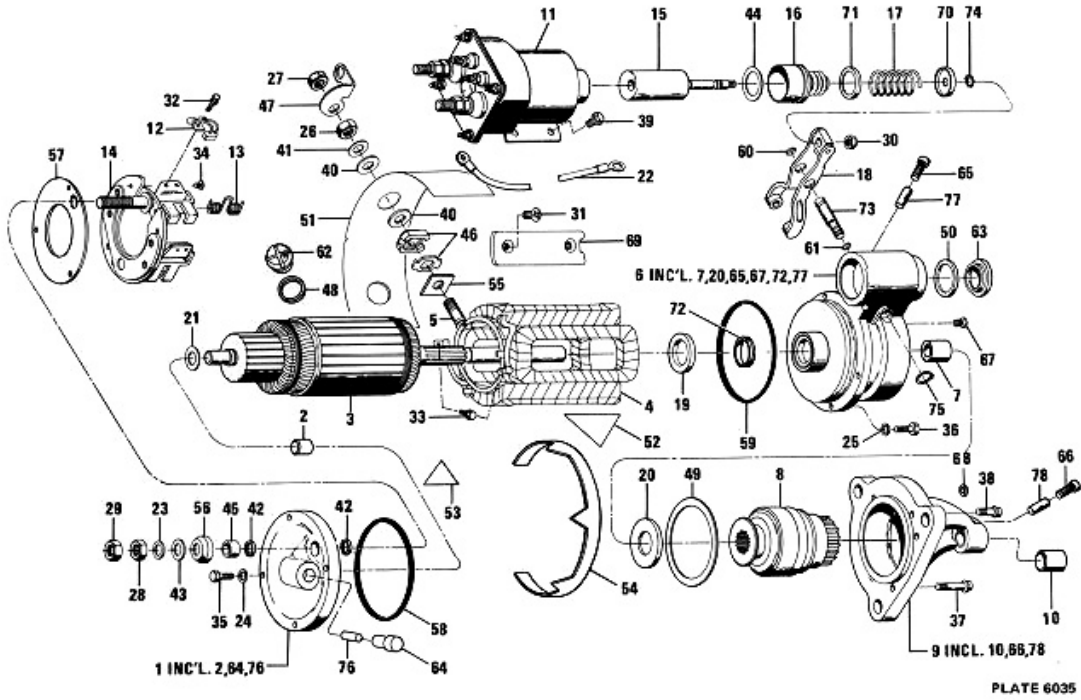

Delco Remy Service Parts
Model 10478903

Ref No	Description	Part Number	Notation	Qty Reqd
78	WICK	1978754