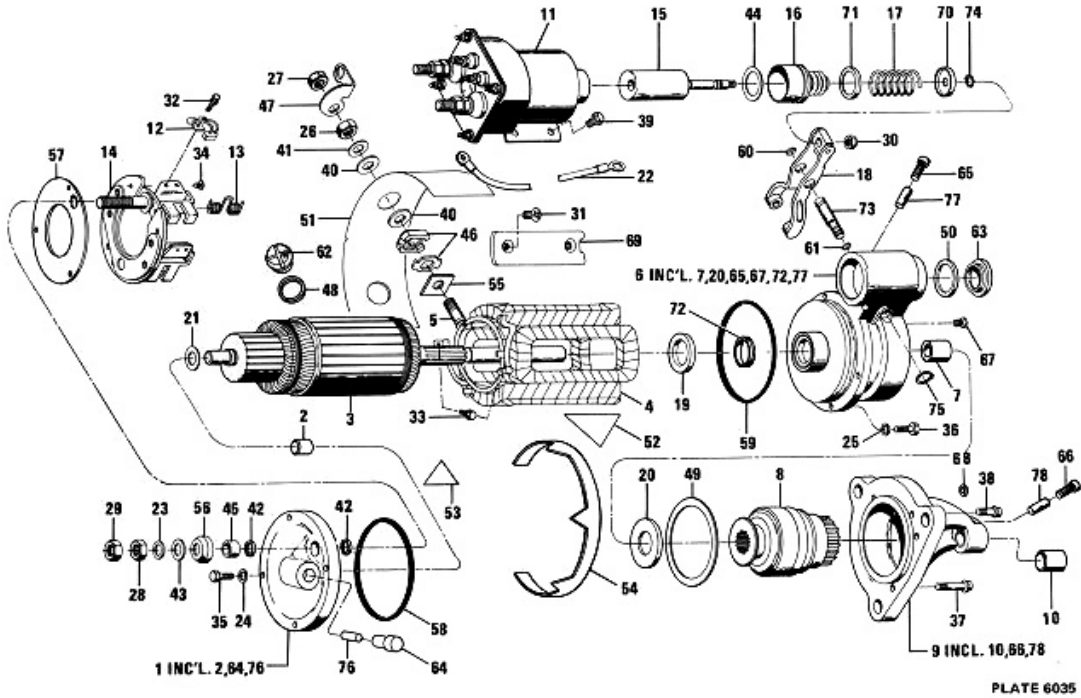

Delco Remy Service Parts

Model 10478903

Ref No	Description	Part Number	Notation	Qty Reqd
01	FRAME-CE	1945848		
02	BUSHING	1894638		
03	ARMATURE ASSY	1945840		
04	FIELD COIL ASSY	1945853		
05	TERMINAL	1950561		
06	LEVER HOUSING ASSY	10475532		
07	BUSHING	1894637		
08	DRIVE ASSY	1893560	SERVICE BY COMPLETE REPLACEMENT.	
09	HOUSING-NOSE	1988137		
10	BUSHING	1894635		
11	SOLENOID	1115559	FOR PARTS SEE SOLENOID PART NUMBER	
12	BRUSH	1852888		
13	BRUSH HOLDER & SPRING ASSY	1984979		
14	BRUSH PLATE ASSY	1984974		
15	PLUNGER ASSY	1948522		
16	BOOT	801077		
17	SPRING	1948521		
18	SHIFT LEVER ASSY	1945484		
19	SPACER	1936466		
20	WASHER	1911644		
21	WASHER	1953237		
22	LEAD ASSY	10497105		
23	LOCK WASHER-TERM. STUD-C.E.	9421427		

Delco Remy Service Parts

Model 10478903

Ref No	Description	Part Number	Notation	Qty Reqd
26	NUT-FIELD TERM. STUD (5/16 THK.)	9441934		
27	NUT	1979451		
28	NUT-C.E. TERM. STUD (3/4 HEX x 5/16	9441934		
29	NUT ASSY	1979365		
29	NUT	1979451		
29	NUT	1979451		
30	NUT	9412305		
31	SCREW	10499632		
32	SCREW	1968998		
33	SCREW	1968998		
34	SCREW ASSY	1847807		
35	BOLT	10499639		
36	SCREW-LEVER HSG. ATTACH.	10496639		
37	SCREW	10475536		
38	SCREW	10499643		
39	SCREW	10475535		
40	WASHER	1922457		
41	WASHER	1914647		
42	WASHER	1861791		
43	WASHER	1914647		
44	WASHER	1948519		
48	GASKET	1964857		
50	GASKET	1964857		

Delco Remy Service Parts

Model 10478903

Ref No	Description	Part Number	Notation	Qty Reqd
51	INSULATOR	1955989		
52	INSULATOR	1914873		
53	SERV PKG, INSULATOR	1965472		
57	INSULATOR-BRUSH PLATE	1964516		
58	O RING	1945860		
59	O RING	1851960		
60	O RING	1894643		
61	O RING	1894642		
62	PLUG	1945356		
63	PLUG	1945356		
64	CUP	1978756		
65	CUP	1978756		
66	CUP	1978756		
68	PLUG	1949619		
69	SHOE-POLE	1869747		
70	RETAINER-SPRING	1948526		
71	RETAINER-SPRING	1948520		
72	SEAL-OIL	1918047		
73	SHAFT-LEVER	1948529		
74	RING	9416374		
75	RING	9416374		
76	WICK	1972977		
77	WICK	1978754		