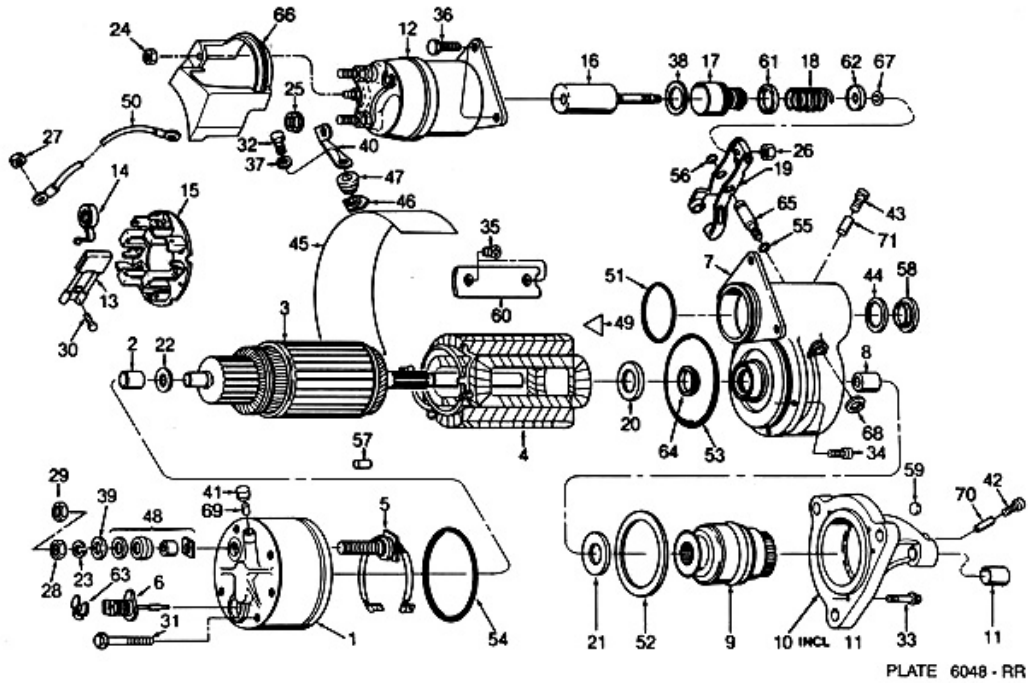

Delco Remy Service Parts

Model 10478911

Ref No	Description	Part Number	Notation	Qty Reqd
01	FRAME-CE	1945848		
02	BUSHING	1894638		
03	ARMATURE ASSY	1945840		
04	FIELD COIL ASSY	1945853		
05	TERMINAL	1950561		
06	LEVER HOUSING ASSY	10475532		
07	BUSHING	1894637		
08	DRIVE ASSY	830620	SERVICE BY COMPLETE REPLACEMENT.	
09	HOUSING-NOSE	1988137		
10	BUSHING	1894635		
11	SOLENOID	1115559	FOR PARTS SEE SOLENOID PART NUMBER	
12	BRUSH	1852888		
13	BRUSH HOLDER & SPRING ASSY	1984979		
14	BRUSH PLATE ASSY	1984974		
15	PLUNGER ASSY	1948522		
16	BOOT	801077		
17	SPRING	1948521		
18	SHIFT LEVER ASSY	1945484		
19	SPACER	1936466		
20	WASHER	1911644		
21	WASHER	1953237		
22	LEAD ASSY	10497105		
23	LOCK WASHER-TERM. STUD-C.E.	9421427		

Delco Remy Service Parts

Model 10478911

Ref No	Description	Part Number	Notation	Qty Reqd
26	NUT-FIELD TERM. STUD (5/16 THK.)	9441934		
27	NUT	1979451		
28	NUT-C.E. TERM. STUD (3/4 HEX x 5/16)	9441934		
29	NUT ASSY	1979365		
29	NUT	1979451		
29	NUT	1979451		
30	NUT	9412305		
31	SCREW	10499632		
32	SCREW	1968998		
33	SCREW	1968998		
34	SCREW ASSY	1847807		
35	BOLT	10499639		
36	SCREW-LEVER HSG. ATTACH.	10496639		
37	SCREW	10475536		
38	SCREW	10499643		
39	SCREW	10475535		
40	WASHER	1922457		
41	WASHER	1914647		
42	WASHER	1861791		
43	WASHER	1914647		
44	WASHER	1948519		
48	GASKET	1964857		
50	GASKET	1964857		

Delco Remy Service Parts

Model 10478911

Ref No	Description	Part Number	Notation	Qty Reqd
51	INSULATOR	1955989		
52	INSULATOR	1914873		
53	SERV PKG, INSULATOR	1965472		
57	INSULATOR-BRUSH PLATE	1964516		
58	O RING	1945860		
59	O RING	1851960		
60	O RING	1894643		
61	O RING	1894642		
62	PLUG	1945356		
63	PLUG	1945356		
64	CUP	1978756		
65	CUP	1978756		
66	CUP	1978756		
68	PLUG	1949619		
69	SHOE-POLE	1869747		
70	RETAINER-SPRING	1948526		
71	RETAINER-SPRING	1948520		
72	SEAL-OIL	1918047		
73	SHAFT-LEVER	1948529		
74	RING	9416374		
75	RING	9416374		
76	WICK	1972977		
77	WICK	1978754		