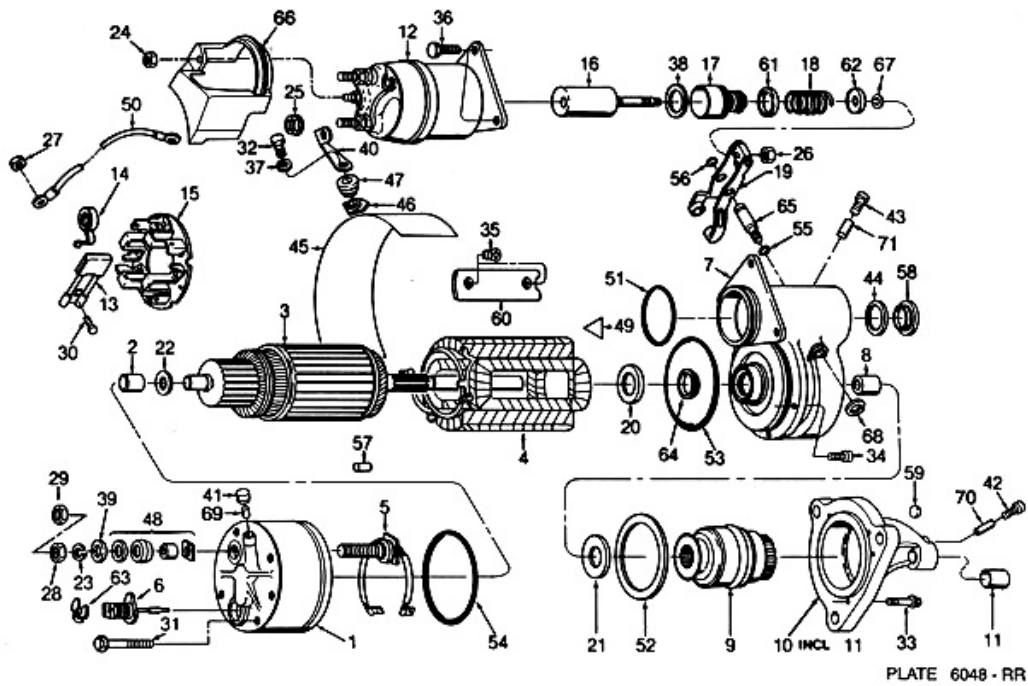

Delco Remy Service Parts

Model 10478911

Ref No	Description	Part Number	Notation	Qty Reqd
26	NUT-FIELD TERM. STUD (5/16 THK.)	9441934		
27	NUT	1979451		
28	NUT-C.E. TERM. STUD (3/4 HEX x 5/16)	9441934		
29	NUT ASSY	1979365		
29	NUT	1979451		
29	NUT	1979451		
30	NUT	9412305		
31	SCREW	10499632		
32	SCREW	1968998		
33	SCREW	1968998		
34	SCREW ASSY	1847807		
35	BOLT	10499639		
36	SCREW-LEVER HSG. ATTACH.	10496639		
37	SCREW	10475536		
38	SCREW	10499643		
39	SCREW	10475535		
40	WASHER	1922457		
41	WASHER	1914647		
42	WASHER	1861791		
43	WASHER	1914647		
44	WASHER	1948519		
48	GASKET	1964857		
50	GASKET	1964857		

Delco Remy Service Parts

Model 10478911

Ref No	Description	Part Number	Notation	Qty Reqd
51	INSULATOR	1955989		
52	INSULATOR	1914873		
53	SERV PKG, INSULATOR	1965472		
57	INSULATOR-BRUSH PLATE	1964516		
58	O RING	1945860		
59	O RING	1851960		
60	O RING	1894643		
61	O RING	1894642		
62	PLUG	1945356		
63	PLUG	1945356		
64	CUP	1978756		
65	CUP	1978756		
66	CUP	1978756		
68	PLUG	1949619		
69	SHOE-POLE	1869747		
70	RETAINER-SPRING	1948526		
71	RETAINER-SPRING	1948520		
72	SEAL-OIL	1918047		
73	SHAFT-LEVER	1948529		
74	RING	9416374		
75	RING	9416374		
76	WICK	1972977		
77	WICK	1978754		

Delco Remy Service Parts

Model 10478911

Ref No	Description	Part Number	Notation	Qty Reqd
78	WICK	1978754		