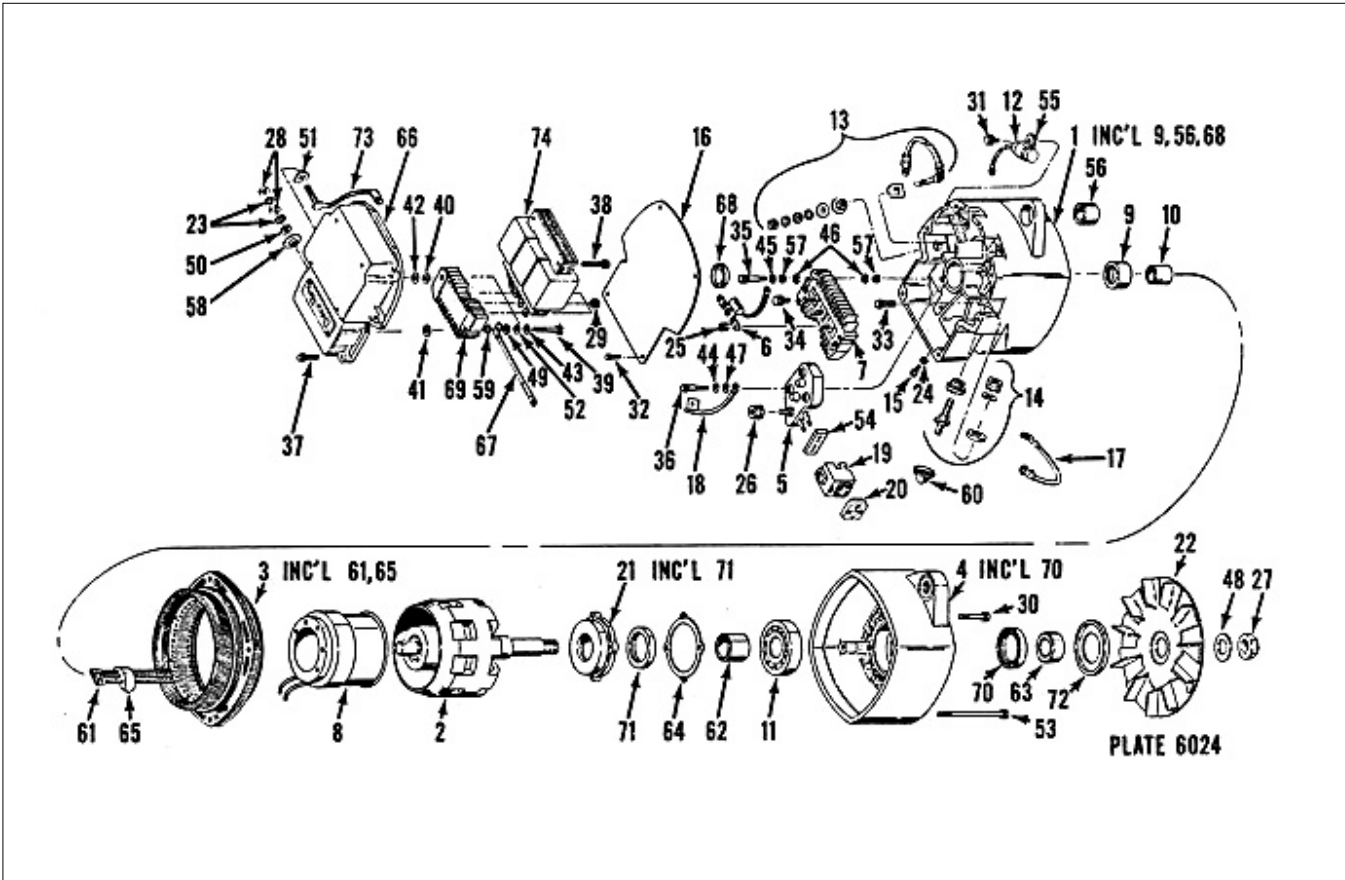

# Delco Remy Service Parts

Model 1117807

Ref No	Description	Part Number	Notation	Qty Reqd
00	NUT-LOCK	830288		
00	TRANSFORMER ASSY	1979131		
00	INSULATION	1894472		
01	HOUSING-RECTIFIER	1876762		
02	ROTOR ASSY	1968904		
03	STATOR ASSY	10497825		
04	FRAME-DE	1852726		
05	REGULATOR	1116433	SVC. BY COMPL. REPLCMNT	
06	DIODE TRIO	1876797		
07	RECTIFIER BRIDGE ASSY	1875645		
08	FIELD COIL & SUPPORT ASSY	1974630		
09	ROLLER BEARING	9436064		
10	RACE-ROLLER BEARING	9436063		
11	BALL BEARING ASSY	10472935		
12	CAPACITOR ASSY	10474443		
13	SERV PKG, TERMINAL	10497168		
14	RELAY TERMINAL	1971673		
15	SCREW	9427129		
17	CONNECTOR	10497824		
18	CONNECTOR	10497661		
21	RETAINER/DE BEARING	10497221		
22	FAN	10467133		
23	LOCK WASHER-TRANSFORMER TERM.	453435		

# Delco Remy Service Parts

Model 1117807

Ref No	Description	Part Number	Notation	Qty Reqd
24	LOCK WASHER-GROUND SCREW	STD HWD		
26	NUT ASSY	1851808		
27	NUT-SHAFT-DE	10484823		
28	NUT-TRANSFORMER TERM.	432230		
29	NUT ASSY	1851808		
30	SCREW ASSY	10497222		
31	SCREW ASSY	1846955		
33	SCREW	1968945		
34	SCREW ASSY	1846955		
35	SCREW ASSY	830335		
35	SCREW ASSY	830338		
36	SCREW ASSY	1894458		
36	SCREW ASSY	1976061		
37	SCREW ASSY	830741		
38	SCREW ASSY	1846957		
39	SCREW ASSY	830338		
41	WASHER	815540		
45	WASHER-PLAIN-RECT. BRIDGE ATTACH. S	807295		
48	WASHER-SHAFT NUT	10484823		
50	WASHER-PLAIN-TRANSFORMER RECT. BRID	1919042		
51	WASHER-INSULATI	1894704		
51	WASHER-PLAIN-TRANSFORMER TERM.	1919042		
53	THRU BOLT	1968991		

# Delco Remy Service Parts

Model 1117807

Ref No	Description	Part Number	Notation	Qty Reqd
56	BUSHING	1892765		
58	BUSHING	1944973		
59	BUSHING	1894463		
60	CAP	1970227		
61	CLIP-TERM. STATOR LEADS	1975304		
62	COLLAR (INSIDE)-SPACE-DE BRG.	10497218		
65	GROMMET	1876805		
66	HOUSING	830285		
68	PLUG-BEARING WELL	1876813		
69	RECTIFIER ASSY	1984638		
73	LEAD ASSY	1894712		