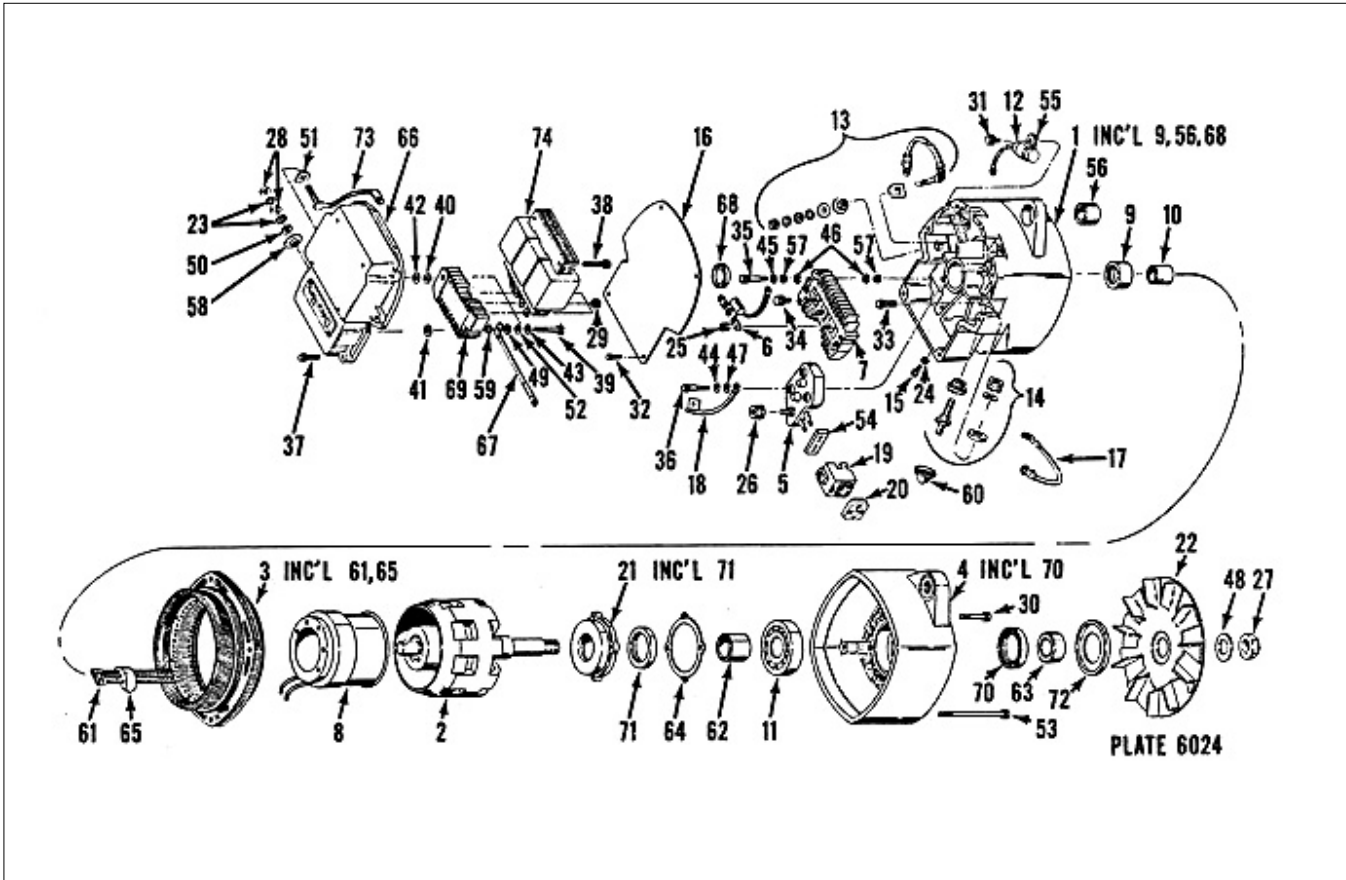

# Delco Remy Service Parts

Model 1117807

Ref No	Description	Part Number	Notation	Qty Reqd
00	NUT-LOCK	830288		
00	TRANSFORMER ASSY	1979131		
00	INSULATION	1894472		
01	HOUSING-RECTIFIER	1876762		
02	ROTOR ASSY	1968904		
03	STATOR ASSY	10497825		
04	FRAME-DE	1852726		
05	REGULATOR	1116433	SVC. BY COMPL. REPLCMNT	
06	DIODE TRIO	1876797		
07	RECTIFIER BRIDGE ASSY	1875645		
08	FIELD COIL & SUPPORT ASSY	1974630		
09	ROLLER BEARING	9436064		
10	RACE-ROLLER BEARING	9436063		
11	BALL BEARING ASSY	10472935		
12	CAPACITOR ASSY	10474443		
13	SERV PKG, TERMINAL	10497168		
14	RELAY TERMINAL	1971673		
15	SCREW	9427129		
17	CONNECTOR	10497824		
18	CONNECTOR	10497661		
21	RETAINER/DE BEARING	10497221		
22	FAN	10467133		
23	LOCK WASHER-TRANSFORMER TERM.	453435		

# Delco Remy Service Parts

Model 1117807

Ref No	Description	Part Number	Notation	Qty Reqd
24	LOCK WASHER-GROUND SCREW	STD HWD		
26	NUT ASSY	1851808		
27	NUT-SHAFT-DE	10484823		
28	NUT-TRANSFORMER TERM.	432230		
29	NUT ASSY	1851808		
30	SCREW ASSY	10497222		
31	SCREW ASSY	1846955		
33	SCREW	1968945		
34	SCREW ASSY	1846955		
35	SCREW ASSY	830335		
35	SCREW ASSY	830338		
36	SCREW ASSY	1894458		
36	SCREW ASSY	1976061		
37	SCREW ASSY	830741		
38	SCREW ASSY	1846957		
39	SCREW ASSY	830338		
41	WASHER	815540		
45	WASHER-PLAIN-RECT. BRIDGE ATTACH. S	807295		
48	WASHER-SHAFT NUT	10484823		
50	WASHER-PLAIN-TRANSFORMER RECT. BRID	1919042		
51	WASHER-INSULATI	1894704		
51	WASHER-PLAIN-TRANSFORMER TERM.	1919042		
53	THRU BOLT	1968991		

# Delco Remy Service Parts

Model 1117807

Ref No	Description	Part Number	Notation	Qty Reqd
56	BUSHING	1892765		
58	BUSHING	1944973		
59	BUSHING	1894463		
60	CAP	1970227		
61	CLIP-TERM. STATOR LEADS	1975304		
62	COLLAR (INSIDE)-SPACE-DE BRG.	10497218		
65	GROMMET	1876805		
66	HOUSING	830285		
68	PLUG-BEARING WELL	1876813		
69	RECTIFIER ASSY	1984638		
73	LEAD ASSY	1894712		