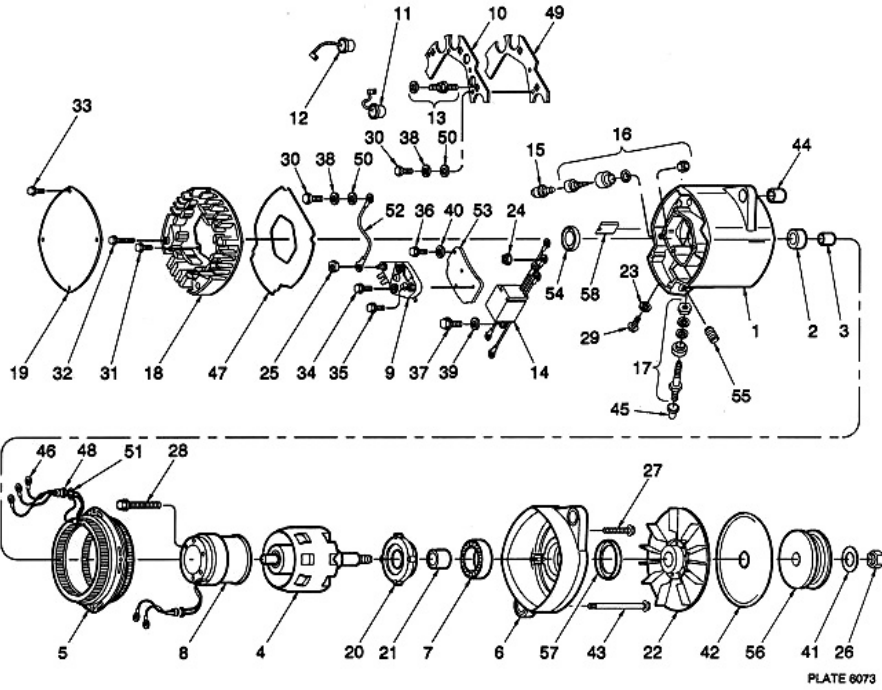

# Delco Remy Service Parts

Model 19010000

Ref No	Description	Part Number	Notation	Qty Reqd
00	SCREW	1968998		
01	RECTIFIER HOUSING SERV PKG	10457112		
04	ROTOR ASSY	1968904		
05	STATOR ASSY	1968892		
06	FRAME-DE	1852726		
07	BALL BEARING ASSY	10472935		
08	FIELD COIL & SUPPORT ASSY	1969133		
09	REGULATOR	1116405		
10	HEAT SINK PACKAGE	1971670		
11	DIODE PACKAGE-NEG	1971671		
12	DIODE PACKAGE-POS	1971672		
13	HEAT SINK ASM	1971675		
14	DIODE TRIO & CAPACITOR ASSY	10472644		
15	STUD & ANTI-TURN SPRING ASSY	1969002		
16	OUTPUT TERMINAL PACKAGE	1971674		
17	RELAY TERMINAL	1971673		
18	COVER	1969000		
19	PLATE-COVER	1969001		
20	PLATE-RETAINER	10497221		
21	COLLAR	10497218		
22	FAN	10467133		
23	LOCK WASHER-GROUND SCREW	STD HWD		
24	NUT-DIODE TRIO LEAD TO STATOR LEAD	432229		

# Delco Remy Service Parts

Model 19010000

Ref No	Description	Part Number	Notation	Qty Reqd
25	NUT ASSY	1851808		
26	NUT-SHAFT	10484823		
27	SCREW ASSY	10497222		
28	SCREW	1968945		
29	SCREW	9427129		
30	SCREW ASSY	1979961		
31	SCREW ASSY	1846956		
32	SCREW ASSY	1846957		
33	SCREW ASSY	1846955		
34	SCREW ASSY	1894458		
35	SCREW ASSY	1976061		
37	SCREW ASSY	1846955		
37	SCREW	1968998		
38	WASHER	815540		
39	WASHER	815540		
41	WASHER-SHAFT NUT	10484823		
43	THRU BOLT	1968991		
44	BUSHING	1892765		
45	CAP	1970227		
46	CLIP-TERMINAL-STATOR LEADS	1969671		
47	GASKET	1970395		
48	GROMMET	1968900		
49	INSULATION	1968930		

# Delco Remy Service Parts

Model 19010000

Ref No	Description	Part Number	Notation	Qty Reqd
50	INSULATOR	1959389		
51	INSULATOR	1968901		
52	LEAD ASSY	10472645		
53	PLATE-HEAT DISSIPATING	1892791		
54	PLUG-BEARING WELL	1876813		
55	PLUG	10476561		
58	SUPPORT-LEAD	1846938		