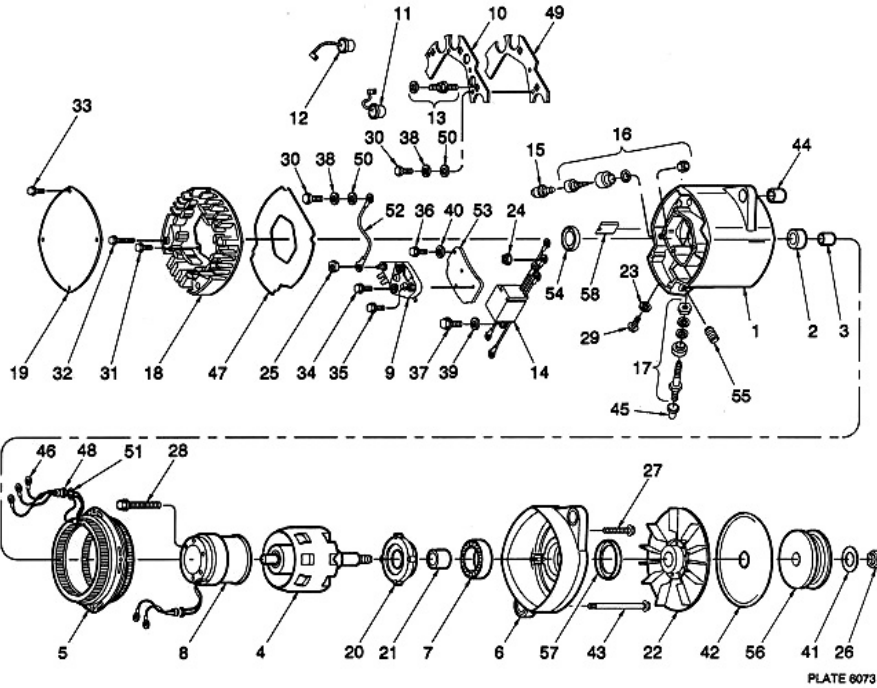

# Delco Remy Service Parts

Model 19010000

Ref No	Description	Part Number	Notation	Qty Reqd
00	SCREW	1968998		
01	RECTIFIER HOUSING SERV PKG	10457112		
04	ROTOR ASSY	1968904		
05	STATOR ASSY	1968892		
06	FRAME-DE	1852726		
07	BALL BEARING ASSY	10472935		
08	FIELD COIL & SUPPORT ASSY	1969133		
09	REGULATOR	1116405		
10	HEAT SINK PACKAGE	1971670		
11	DIODE PACKAGE-NEG	1971671		
12	DIODE PACKAGE-POS	1971672		
13	HEAT SINK ASM	1971675		
14	DIODE TRIO & CAPACITOR ASSY	10472644		
15	STUD & ANTI-TURN SPRING ASSY	1969002		
16	OUTPUT TERMINAL PACKAGE	1971674		
17	RELAY TERMINAL	1971673		
18	COVER	1969000		
19	PLATE-COVER	1969001		
20	PLATE-RETAINER	10497221		
21	COLLAR	10497218		
22	FAN	10467133		
23	LOCK WASHER-GROUND SCREW	STD HWD		
24	NUT-DIODE TRIO LEAD TO STATOR LEAD	432229		

# Delco Remy Service Parts

Model 19010000

Ref No	Description	Part Number	Notation	Qty Reqd
25	NUT ASSY	1851808		
26	NUT-SHAFT	10484823		
27	SCREW ASSY	10497222		
28	SCREW	1968945		
29	SCREW	9427129		
30	SCREW ASSY	1979961		
31	SCREW ASSY	1846956		
32	SCREW ASSY	1846957		
33	SCREW ASSY	1846955		
34	SCREW ASSY	1894458		
35	SCREW ASSY	1976061		
37	SCREW ASSY	1846955		
37	SCREW	1968998		
38	WASHER	815540		
39	WASHER	815540		
41	WASHER-SHAFT NUT	10484823		
43	THRU BOLT	1968991		
44	BUSHING	1892765		
45	CAP	1970227		
46	CLIP-TERMINAL-STATOR LEADS	1969671		
47	GASKET	1970395		
48	GROMMET	1968900		
49	INSULATION	1968930		

# Delco Remy Service Parts

Model 19010000

Ref No	Description	Part Number	Notation	Qty Reqd
50	INSULATOR	1959389		
51	INSULATOR	1968901		
52	LEAD ASSY	10472645		
53	PLATE-HEAT DISSIPATING	1892791		
54	PLUG-BEARING WELL	1876813		
55	PLUG	10476561		
58	SUPPORT-LEAD	1846938		