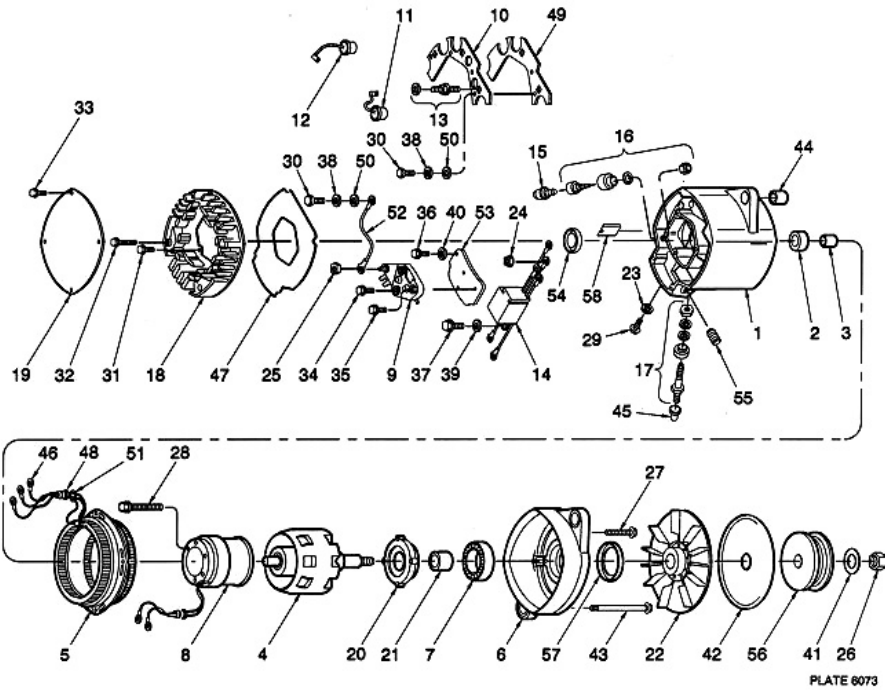

Ref No	Description	Part Number	Notation	Qty Reqd
00	SCREW	1968998		
01	RECTIFIER HOUSING SERV PKG	10457112		
04	ROTOR ASSY	1968904		
05	STATOR ASSY	1968892		
06	FRAME-DE	1852726		
07	BALL BEARING ASSY	10472935		
08	FIELD COIL & SUPPORT ASSY	1969133		
09	REGULATOR	1116405		
10	HEAT SINK PACKAGE	1971670		
11	DIODE PACKAGE-NEG	1971671		
12	DIODE PACKAGE-POS	1971672		
13	HEAT SINK ASM	1971675		
14	DIODE TRIO & CAPACITOR ASSY	10472644		
15	STUD & ANTI-TURN SPRING ASSY	1969002		
16	OUTPUT TERMINAL PACKAGE	1971674		
17	RELAY TERMINAL	1971673		
18	COVER	1969000		
19	PLATE-COVER	1969001		
20	PLATE-RETAINER	10497221		
21	COLLAR	10497218		
22	FAN	10467133		
23	LOCK WASHER-GROUND SCREW	STD HWD		
24	NUT-DIODE TRIO LEAD TO STATOR LEAD	432229		

Ref No	Description	Part Number	Notation	Qty Reqd
25	NUT ASSY	1851808		
26	NUT-SHAFT	10484823		
27	SCREW ASSY	10497222		
28	SCREW	1968945		
29	SCREW	9427129		
30	SCREW ASSY	1979961		
31	SCREW ASSY	1846956		
32	SCREW ASSY	1846957		
33	SCREW ASSY	1846955		
34	SCREW ASSY	1894458		
35	SCREW ASSY	1976061		
37	SCREW ASSY	1846955		
37	SCREW	1968998		
38	WASHER	815540		
39	WASHER	815540		
41	WASHER-SHAFT NUT	10484823		
43	THRU BOLT	1968991		
44	BUSHING	1892765		
45	CAP	1970227		
46	CLIP-TERMINAL-STATOR LEADS	1969671		
47	GASKET	1970395		
48	GROMMET	1968900		
49	INSULATION	1968930		

Ref No	Description	Part Number	Notation	Qty Reqd
50	INSULATOR	1959389		
51	INSULATOR	1968901		
52	LEAD ASSY	10472645		
53	PLATE-HEAT DISSIPATING	1892791		
54	PLUG-BEARING WELL	1876813		
55	PLUG	10476561		
58	SUPPORT-LEAD	1846938		