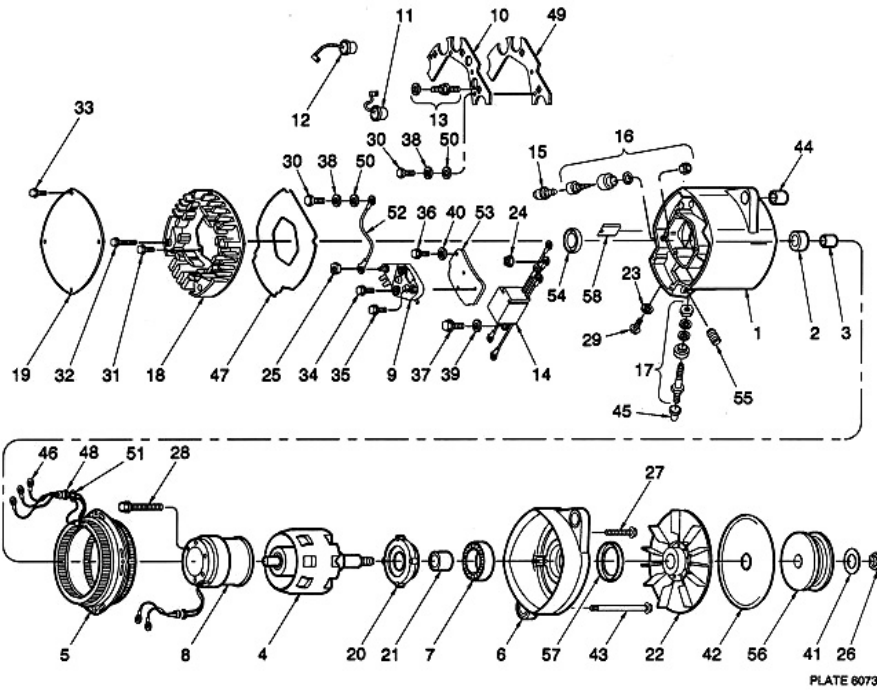

Ref No	Description	Part Number	Notation	Qty Reqd
00	SCREW	1968998		
01	RECTIFIER HOUSING SERV PKG	10457112		
04	ROTOR ASSY	1968904		
05	STATOR ASSY	1968892		
06	FRAME-DE	1852726		
07	BALL BEARING ASSY	10472935		
08	FIELD COIL & SUPPORT ASSY	1969133		
09	REGULATOR	1116405		
10	HEAT SINK PACKAGE	1971670		
11	DIODE PACKAGE-NEG	1971671		
12	DIODE PACKAGE-POS	1971672		
13	HEAT SINK ASM	1971675		
14	DIODE TRIO & CAPACITOR ASSY	10472644		
15	STUD & ANTI-TURN SPRING ASSY	1969002		
16	OUTPUT TERMINAL PACKAGE	1971674		
17	RELAY TERMINAL	1971673		
18	COVER	1969000		
19	PLATE-COVER	1969001		
20	PLATE-RETAINER	10497221		
21	COLLAR	10497218		
22	FAN	10467133		
23	LOCK WASHER-GROUND SCREW	STD HWD		
24	NUT-DIODE TRIO LEAD TO STATOR LEAD	432229		

Ref No	Description	Part Number	Notation	Qty Reqd
25	NUT ASSY	1851808		
26	NUT-SHAFT	10484823		
27	SCREW ASSY	10497222		
28	SCREW	1968945		
29	SCREW	9427129		
30	SCREW ASSY	1979961		
31	SCREW ASSY	1846956		
32	SCREW ASSY	1846957		
33	SCREW ASSY	1846955		
34	SCREW ASSY	1894458		
35	SCREW ASSY	1976061		
37	SCREW ASSY	1846955		
37	SCREW	1968998		
38	WASHER	815540		
39	WASHER	815540		
41	WASHER-SHAFT NUT	10484823		
43	THRU BOLT	1968991		
44	BUSHING	1892765		
45	CAP	1970227		
46	CLIP-TERMINAL-STATOR LEADS	1969671		
47	GASKET	1970395		
48	GROMMET	1968900		
49	INSULATION	1968930		

Ref No	Description	Part Number	Notation	Qty Reqd
50	INSULATOR	1959389		
51	INSULATOR	1968901		
52	LEAD ASSY	10472645		
53	PLATE-HEAT DISSIPATING	1892791		
54	PLUG-BEARING WELL	1876813		
55	PLUG	10476561		
58	SUPPORT-LEAD	1846938		