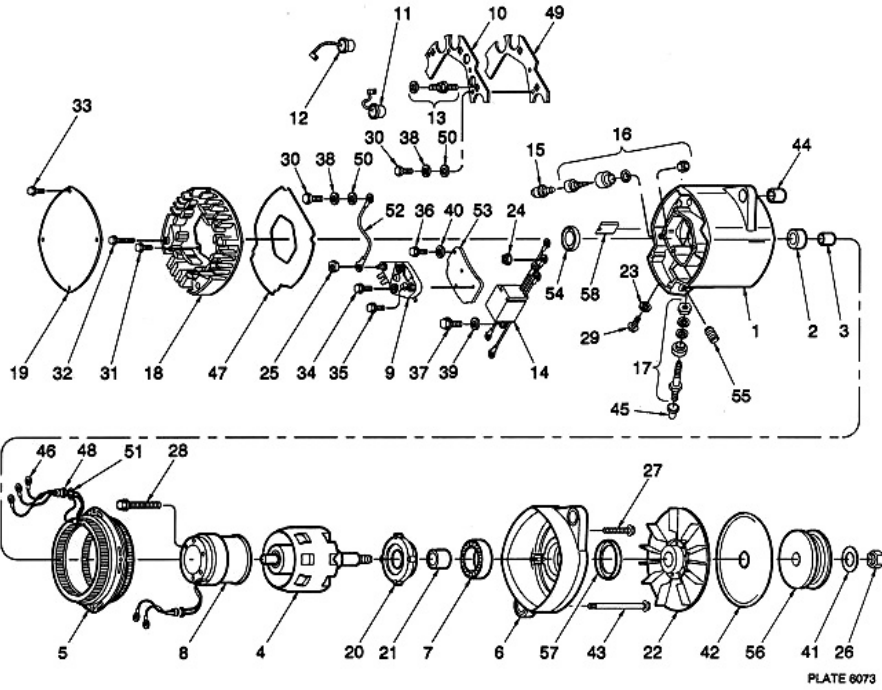

Delco Remy Service Parts

Model 19010002

Ref No	Description	Part Number	Notation	Qty Reqd
00	CAPACITOR ASSY	10496038		
00	SCREW	1968998		
01	RECTIFIER HOUSING SERV PKG	10457112		
02	ROLLER BEARING	9436064		
03	RACE-ROLLER BEARING	9436063		
04	ROTOR ASSY	1968904		
05	STATOR ASSY	1968892		
06	FRAME-DE	1852726		
07	BALL BEARING ASSY	10472935		
08	FIELD COIL & SUPPORT ASSY	1969133		
09	REGULATOR	1116405		
10	HEAT SINK PACKAGE	1971670		
11	DIODE PACKAGE-NEG	1971671		
12	DIODE PACKAGE-POS	1971672		
13	HEAT SINK ASM	1971675		
14	DIODE TRIO & CAPACITOR ASSY	10472644		
15	STUD & ANTI-TURN SPRING ASSY	1969002		
16	OUTPUT TERMINAL PACKAGE	1971674		
17	RELAY TERMINAL	1971673		
18	COVER	1969000		
19	PLATE-COVER	1969001		
20	PLATE-RETAINER	10497221		
21	COLLAR	10497218		

Delco Remy Service Parts

Model 19010002

Ref No	Description	Part Number	Notation	Qty Reqd
22	FAN	10467133		
23	LOCK WASHER-GROUND SCREW	STD HWD		
24	NUT-DIODE TRIO LEAD TO STATOR LEAD	432229		
25	NUT ASSY	1851808		
26	NUT-SHAFT	10484823		
27	SCREW ASSY	10497222		
28	SCREW	1968945		
29	SCREW	9427129		
30	SCREW ASSY	1979961		
31	SCREW ASSY	1846956		
32	SCREW ASSY	1846957		
33	SCREW ASSY	1846955		
34	SCREW ASSY	1894458		
35	SCREW ASSY	1976061		
37	SCREW ASSY	1846955		
37	SCREW	1968998		
38	WASHER	815540		
39	WASHER	815540		
41	WASHER-SHAFT NUT	10484823		
43	THRU BOLT	1968991		
44	BUSHING	1892765		
45	CAP	1970227		
46	CLIP-TERMINAL-STATOR LEADS	1969671		

Delco Remy Service Parts

Model 19010002

Ref No	Description	Part Number	Notation	Qty Reqd
47	GASKET	1970395		
48	GROMMET	1968900		
49	INSULATION	1968930		
50	INSULATOR	1959389		
51	INSULATOR	1968901		
52	LEAD ASSY	10472645		
53	PLATE-HEAT DISSIPATING	1892791		
54	PLUG-BEARING WELL	1876813		
55	PLUG	10476561		
58	SUPPORT-LEAD	1846938		