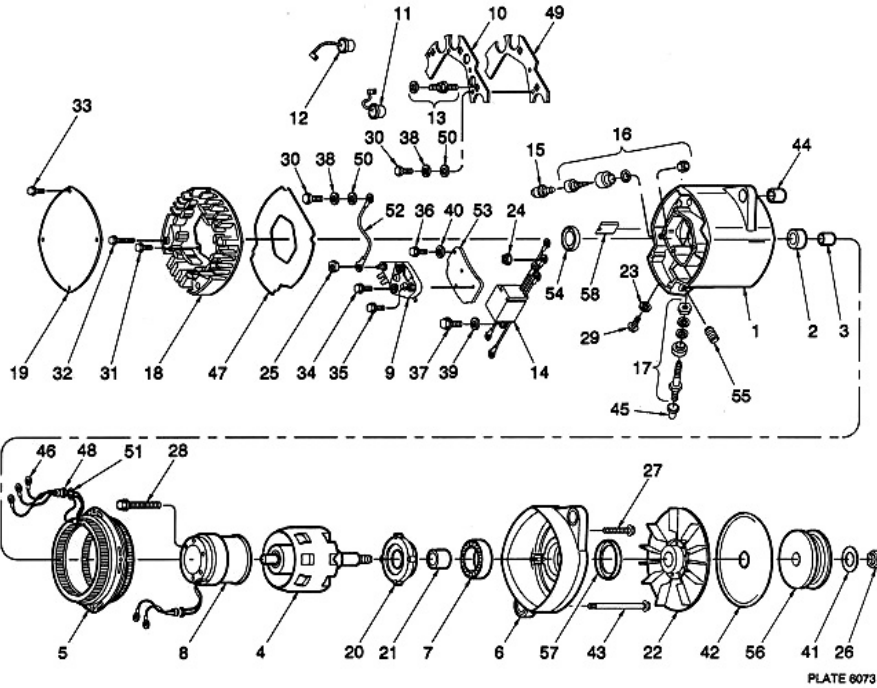

Delco Remy Service Parts

Model 19010002

Ref No	Description	Part Number	Notation	Qty Reqd
00	CAPACITOR ASSY	10496038		
00	SCREW	1968998		
01	RECTIFIER HOUSING SERV PKG	10457112		
02	ROLLER BEARING	9436064		
03	RACE-ROLLER BEARING	9436063		
04	ROTOR ASSY	1968904		
05	STATOR ASSY	1968892		
06	FRAME-DE	1852726		
07	BALL BEARING ASSY	10472935		
08	FIELD COIL & SUPPORT ASSY	1969133		
09	REGULATOR	1116405		
10	HEAT SINK PACKAGE	1971670		
11	DIODE PACKAGE-NEG	1971671		
12	DIODE PACKAGE-POS	1971672		
13	HEAT SINK ASM	1971675		
14	DIODE TRIO & CAPACITOR ASSY	10472644		
15	STUD & ANTI-TURN SPRING ASSY	1969002		
16	OUTPUT TERMINAL PACKAGE	1971674		
17	RELAY TERMINAL	1971673		
18	COVER	1969000		
19	PLATE-COVER	1969001		
20	PLATE-RETAINER	10497221		
21	COLLAR	10497218		

Delco Remy Service Parts

Model 19010002

Ref No	Description	Part Number	Notation	Qty Reqd
22	FAN	10467133		
23	LOCK WASHER-GROUND SCREW	STD HWD		
24	NUT-DIODE TRIO LEAD TO STATOR LEAD	432229		
25	NUT ASSY	1851808		
26	NUT-SHAFT	10484823		
27	SCREW ASSY	10497222		
28	SCREW	1968945		
29	SCREW	9427129		
30	SCREW ASSY	1979961		
31	SCREW ASSY	1846956		
32	SCREW ASSY	1846957		
33	SCREW ASSY	1846955		
34	SCREW ASSY	1894458		
35	SCREW ASSY	1976061		
37	SCREW ASSY	1846955		
37	SCREW	1968998		
38	WASHER	815540		
39	WASHER	815540		
41	WASHER-SHAFT NUT	10484823		
43	THRU BOLT	1968991		
44	BUSHING	1892765		
45	CAP	1970227		
46	CLIP-TERMINAL-STATOR LEADS	1969671		

Delco Remy Service Parts

Model 19010002

Ref No	Description	Part Number	Notation	Qty Reqd
47	GASKET	1970395		
48	GROMMET	1968900		
49	INSULATION	1968930		
50	INSULATOR	1959389		
51	INSULATOR	1968901		
52	LEAD ASSY	10472645		
53	PLATE-HEAT DISSIPATING	1892791		
54	PLUG-BEARING WELL	1876813		
55	PLUG	10476561		
58	SUPPORT-LEAD	1846938		