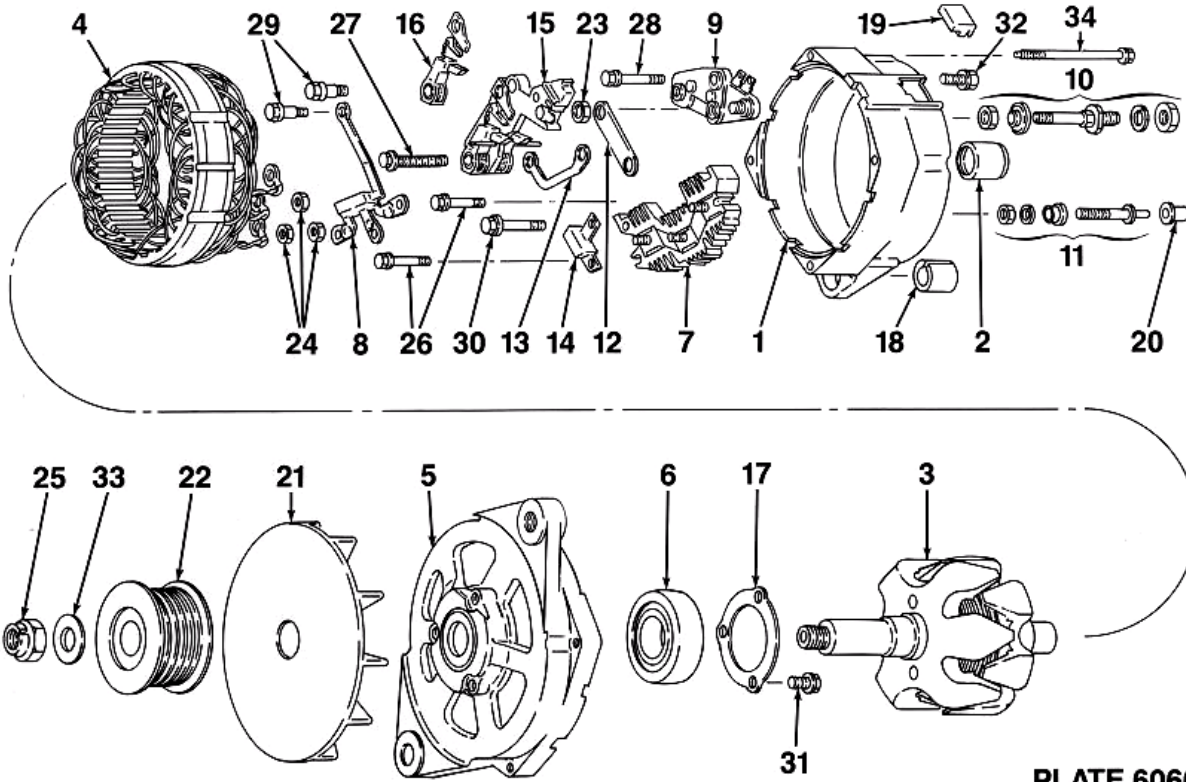

Delco Remy Service Parts

Model 19010108

PLATE 6066

Ref No	Description	Part Number	Notation	Qty Reqd
00	CONNECTOR	10468944		
00	SERV PKG, TERMINAL	10479703		
01	FRAME-SRE	10477780		
02	ROLLER BEARING	9437171		
03	ROTOR ASSY	10477863		
04	STATOR ASSY	10470688		
05	FRAME-DE	10467267		
06	BALL BEARING ASSY	10472935		
07	RECTIFIER ASSY	1988976		
08	DIODE TRIO	1988985		
09	REGULATOR	1116405	SERVICE BY COMPLETE REPLACEMENT.	
10	SERV PKG, TERMINAL	10479702		
11	SERV PKG, TERMINAL	10479703		
12	CONNECTOR	10467404	OUTPUT TERM. STUD TO REGULATOR STUD.	
13	CONNECTOR	10467339		
14	CAPACITOR	1988972	INCLUDES BRACKET.	
15	BRUSH HOLDER ASSY	10467934		
16	BRUSH HOLDER ASSY	10467935		
17	PLATE-RETAINER	10467271		
18	BUSHING	1892765		
19	COVER	1987869		
21	FAN	10471121		
23	NUT ASSY	1851808		

Delco Remy Service Parts

Model 19010108

PLATE 6066

Ref No	Description	Part Number	Notation	Qty Reqd
24	NUT-RECTIFIER BRIDGE	453996		
25	NUT-SHAFT DE	10484823		
26	SCREW ASSY	1894458		
27	SCREW	1979727		
28	SCREW ASSY	1894458		
29	SCREW	1876681		
30	SCREW	1988970		
31	SCREW ASSY	1894641		
32	SCREW ASSY	10475784		
33	WASHER-SHAFT NUT DE	10484823		
34	BOLT THRU	1989690		