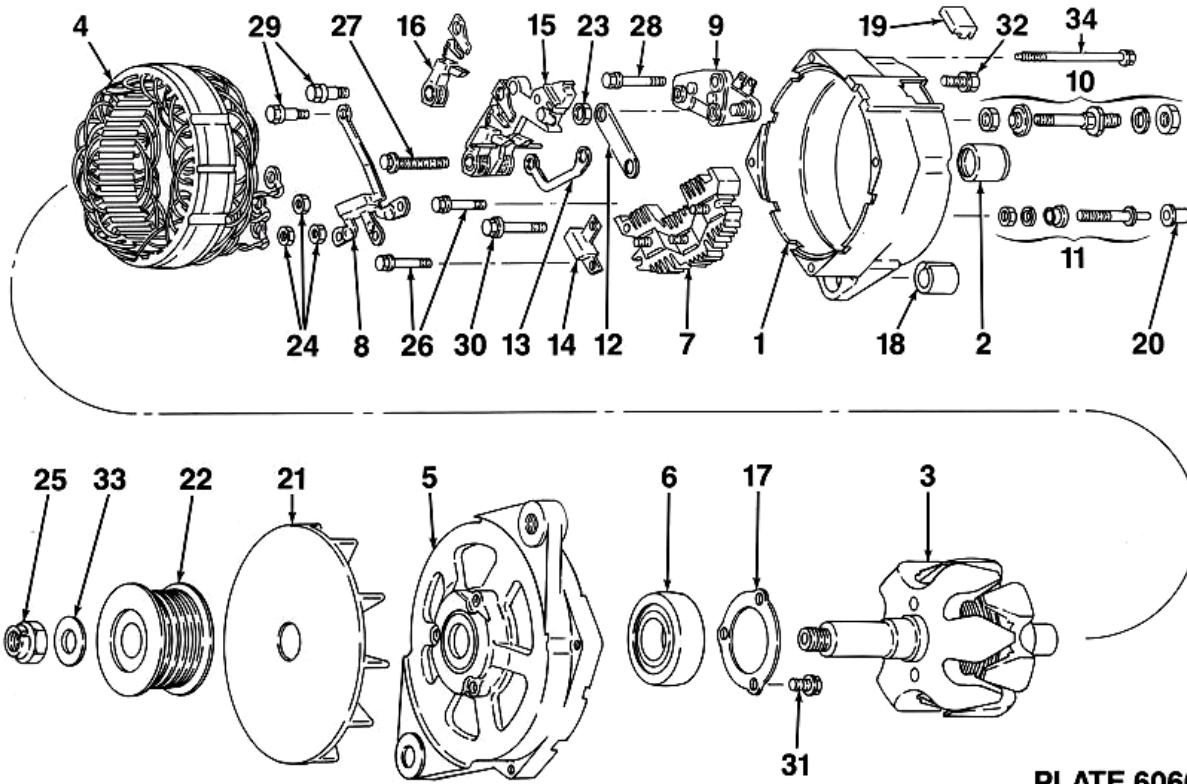

Delco Remy Service Parts

Model 19010108

PLATE 6066

Ref No	Description	Part Number	Notation	Qty Reqd
00	CONNECTOR	10468944		
00	SERV PKG, TERMINAL	10479703		
01	FRAME-SRE	10477780		
02	ROLLER BEARING	9437171		
03	ROTOR ASSY	10477863		
04	STATOR ASSY	10470688		
05	FRAME-DE	10467267		
06	BALL BEARING ASSY	10472935		
07	RECTIFIER ASSY	1988976		
08	DIODE TRIO	1988985		
09	REGULATOR	1116405	SERVICE BY COMPLETE REPLACEMENT.	
10	SERV PKG, TERMINAL	10479702		
11	SERV PKG, TERMINAL	10479703		
12	CONNECTOR	10467404	OUTPUT TERM. STUD TO REGULATOR STUD.	
13	CONNECTOR	10467339		
14	CAPACITOR	1988972	INCLUDES BRACKET.	
15	BRUSH HOLDER ASSY	10467934		
16	BRUSH HOLDER ASSY	10467935		
17	PLATE-RETAINER	10467271		
18	BUSHING	1892765		
19	COVER	1987869		
21	FAN	10471121		
23	NUT ASSY	1851808		

Delco Remy Service Parts

Model 19010108

PLATE 6066

Ref No	Description	Part Number	Notation	Qty Reqd
24	NUT-RECTIFIER BRIDGE	453996		
25	NUT-SHAFT DE	10484823		
26	SCREW ASSY	1894458		
27	SCREW	1979727		
28	SCREW ASSY	1894458		
29	SCREW	1876681		
30	SCREW	1988970		
31	SCREW ASSY	1894641		
32	SCREW ASSY	10475784		
33	WASHER-SHAFT NUT DE	10484823		
34	BOLT THRU	1989690		