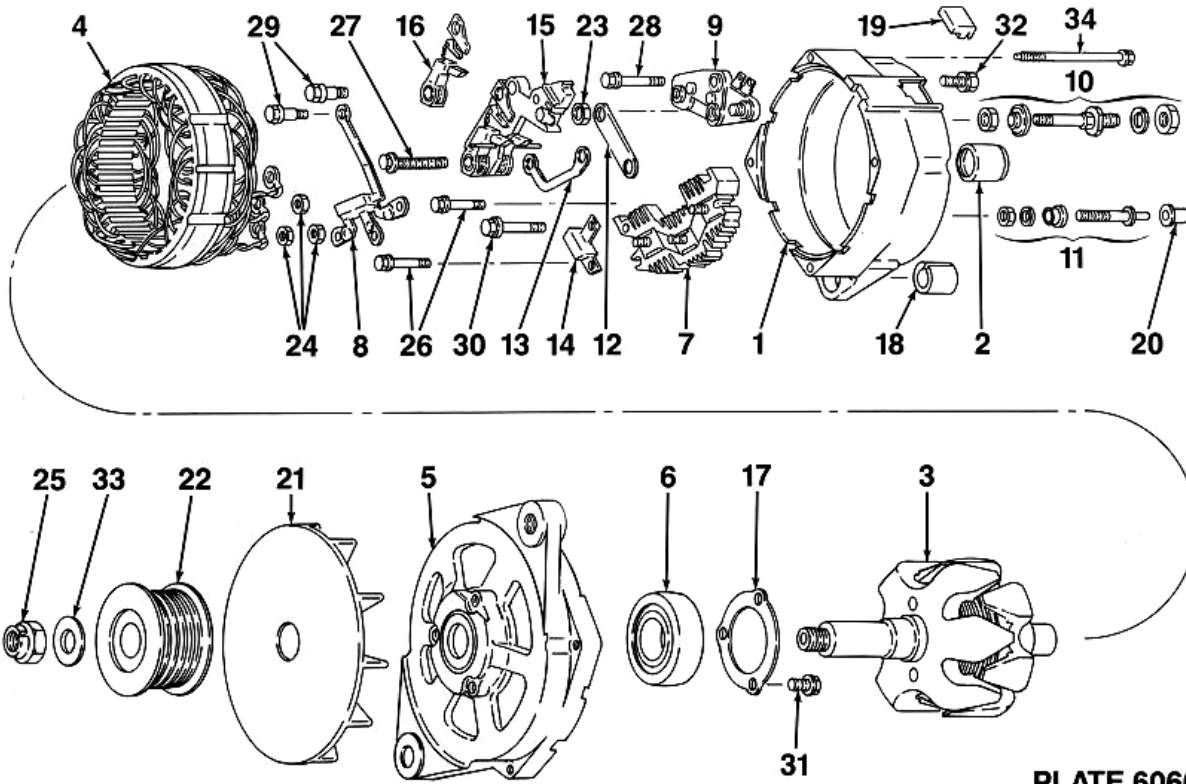

Delco Remy Service Parts

Model 19010154

PLATE 6066

Ref No	Description	Part Number	Notation	Qty Reqd
01	FRAME-SRE	10477780		
02	ROLLER BEARING	9437171		
03	ROTOR ASSY	10477782		
04	STATOR ASSY	10467994		
05	FRAME-DE	10467267		
06	BALL BEARING ASSY	10472935		
07	RECTIFIER ASSY	1988976		
08	DIODE TRIO	1988985		
09	REGULATOR	1116435	SERVICE BY COMPLETE REPLACEMENT.	
10	SERV PKG, TERMINAL	10457334		
11	SERV PKG, TERMINAL	10457159		
12	CONNECTOR	10467404	OUTPUT TERM. STUD TO REGULATOR STUD.	
13	CONNECTOR	10467339		
14	CAPACITOR	1988972	INCLUDES BRACKET.	
15	BRUSH HOLDER ASSY	10467934		
16	BRUSH HOLDER ASSY	10467935		
17	PLATE-RETAINER	10467271		
18	BUSHING	1892765		
20	CAP	1970227		
21	FAN	10471121		
23	NUT ASSY	1851808		
24	NUT-RECTIFIER BRIDGE	453996		
25	NUT-SHAFT DE	10484823		

Delco Remy Service Parts

Model 19010154

PLATE 6066

Ref No	Description	Part Number	Notation	Qty Reqd
26	SCREW ASSY	1894458		
27	SCREW	1979727		
28	SCREW ASSY	1894458		
29	SCREW	1876681		
30	SCREW	1988970		
31	SCREW ASSY	1894641		
32	SCREW ASSY	10475784		
33	WASHER-SHAFT NUT DE	10484823		
34	BOLT THRU	1989690		