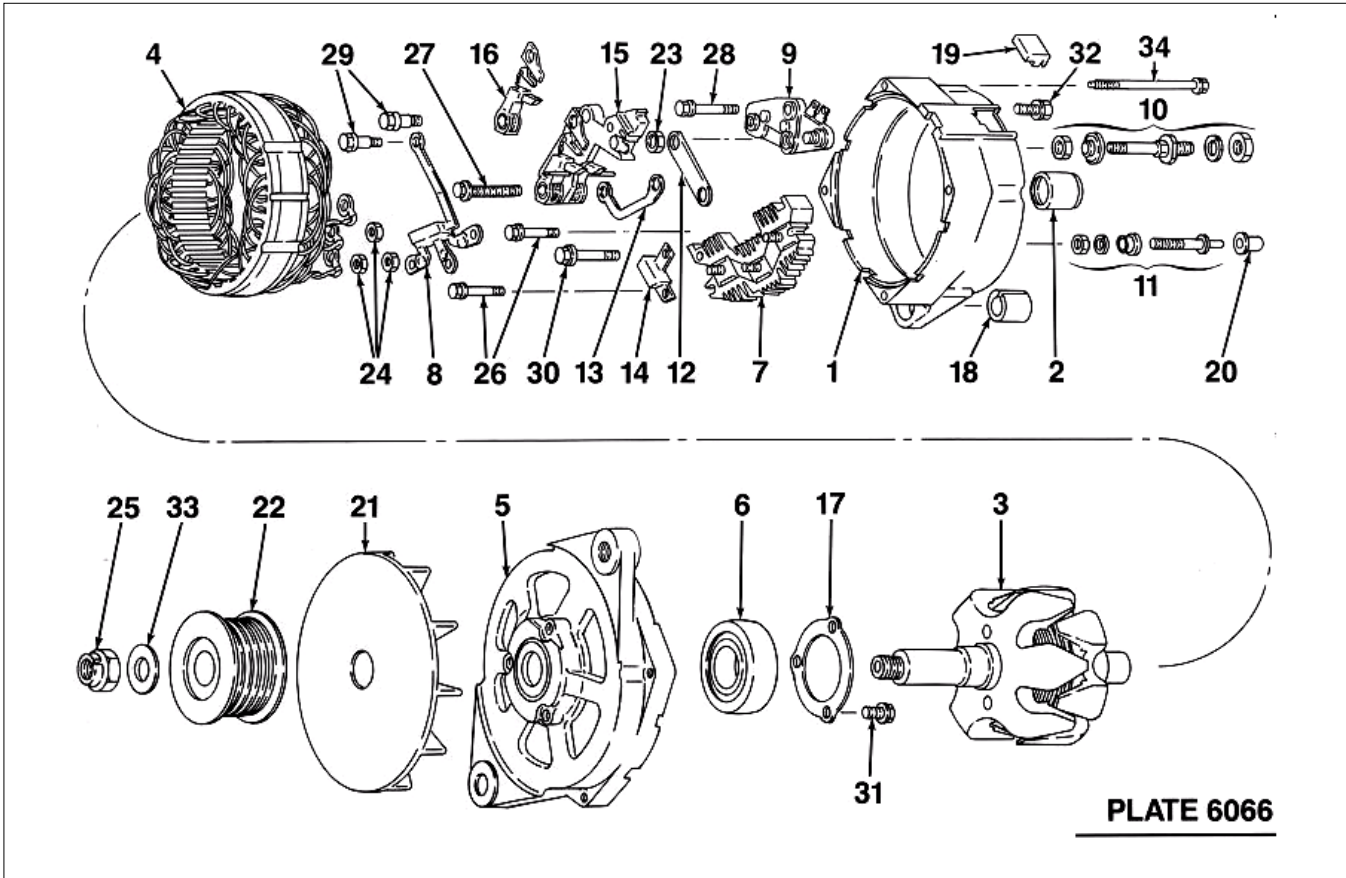

PLATE 6066

Ref No	Description	Part Number	Notation	Qty Reqd
01	FRAME-SRE	10477780		
02	ROLLER BEARING	9437171		
03	ROTOR ASSY	10477782		
04	STATOR ASSY	10467994		
05	FRAME-DE	10467267		
06	BALL BEARING ASSY	10472935		
07	RECTIFIER ASSY	1988976		
08	DIODE TRIO	1988985		
09	REGULATOR	1116435	SERVICE BY COMPLETE REPLACEMENT.	
10	SERV PKG, TERMINAL	10457334		
11	SERV PKG, TERMINAL	10457159		
12	CONNECTOR	10467404	OUTPUT TERM. STUD TO REGULATOR STUD.	
13	CONNECTOR	10467339		
14	CAPACITOR	1988972	INCLUDES BRACKET.	
15	BRUSH HOLDER ASSY	10467934		
16	BRUSH HOLDER ASSY	10467935		
17	PLATE-RETAINER	10467271		
18	BUSHING	1892765		
20	CAP	1970227		
21	FAN	10471121		
23	NUT ASSY	1851808		
24	NUT-RECTIFIER BRIDGE	453996		
25	NUT-SHAFT DE	10484823		

Ref No	Description	Part Number	Notation	Qty Reqd
26	SCREW ASSY	1894458		
27	SCREW	1979727		
28	SCREW ASSY	1894458		
29	SCREW	1876681		
30	SCREW	1988970		
31	SCREW ASSY	1894641		
32	SCREW ASSY	10475784		
33	WASHER-SHAFT NUT DE	10484823		
34	BOLT THRU	1989690		